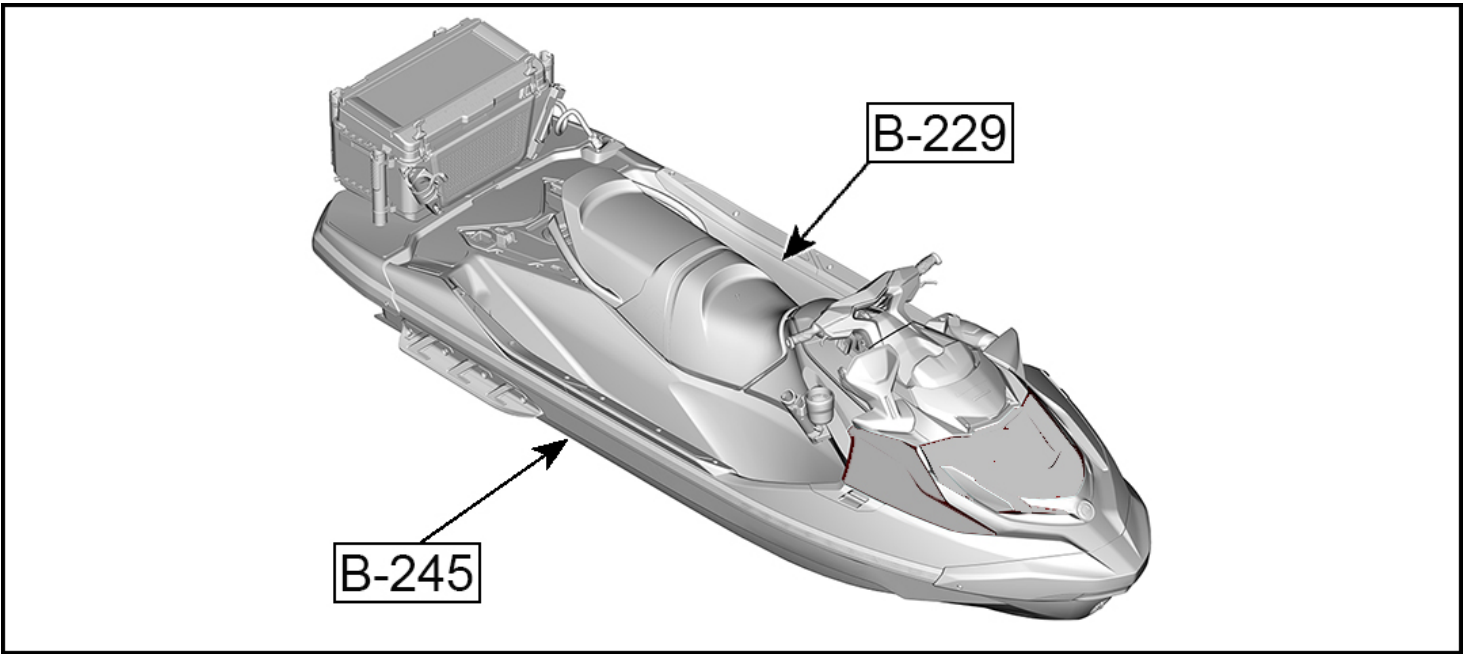

### Fish Pro Models

COMPONENTS	COLOR CODE
Deck	B-229 (Fish Pro SPORT)
	B-245 (Fish Pro TROPHY and Fish Pro APEX)
Hull	B-245 (Fish Pro SPORT, Fish Pro TROPHY and Fish Pro APEX)
Hood	B-366 (Fish Pro APEX)
Side Panels	
Side Trims	B-398 (Fish Pro APEX)
Bumper Tubing	B-405 (Fish Pro APEX)