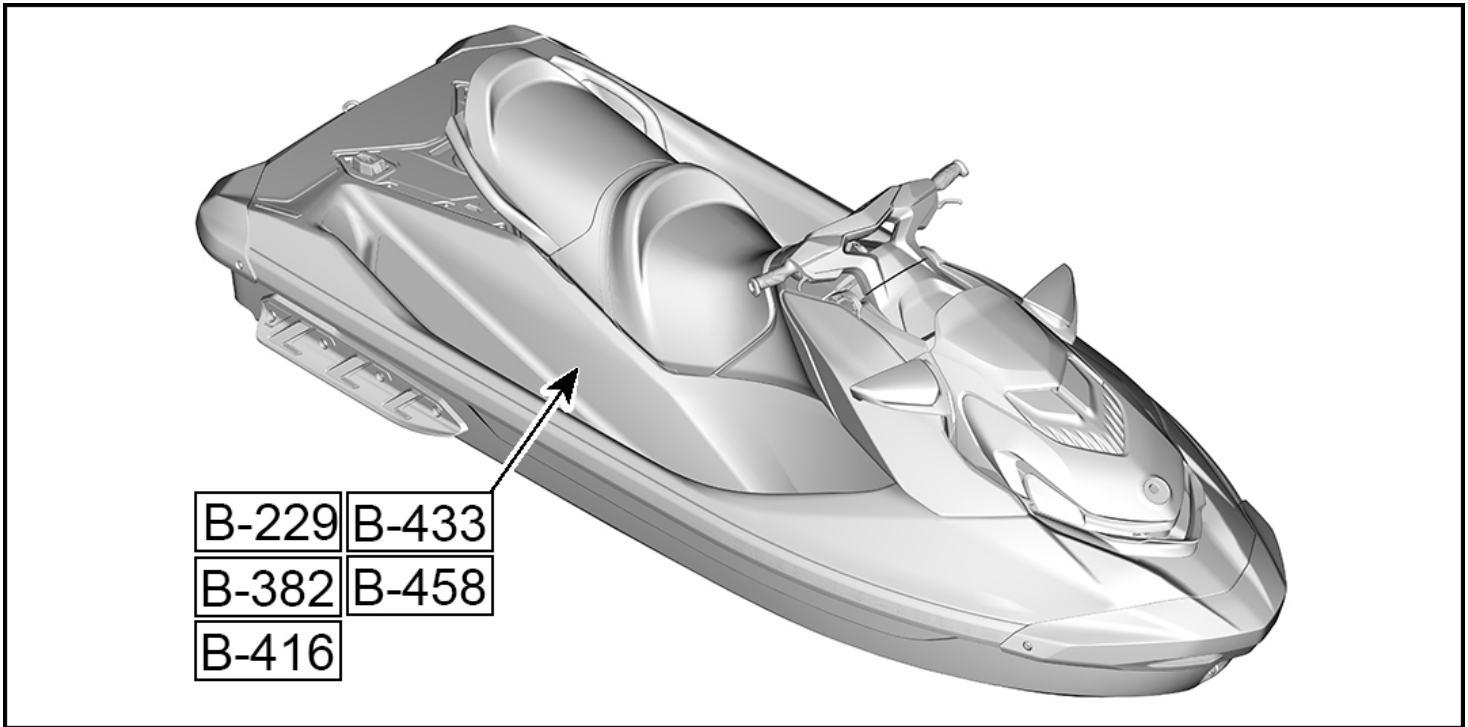

Spark TRIXX Models

COMPONENTS	COLOR CODE
Handlebar	B-229
	B-437