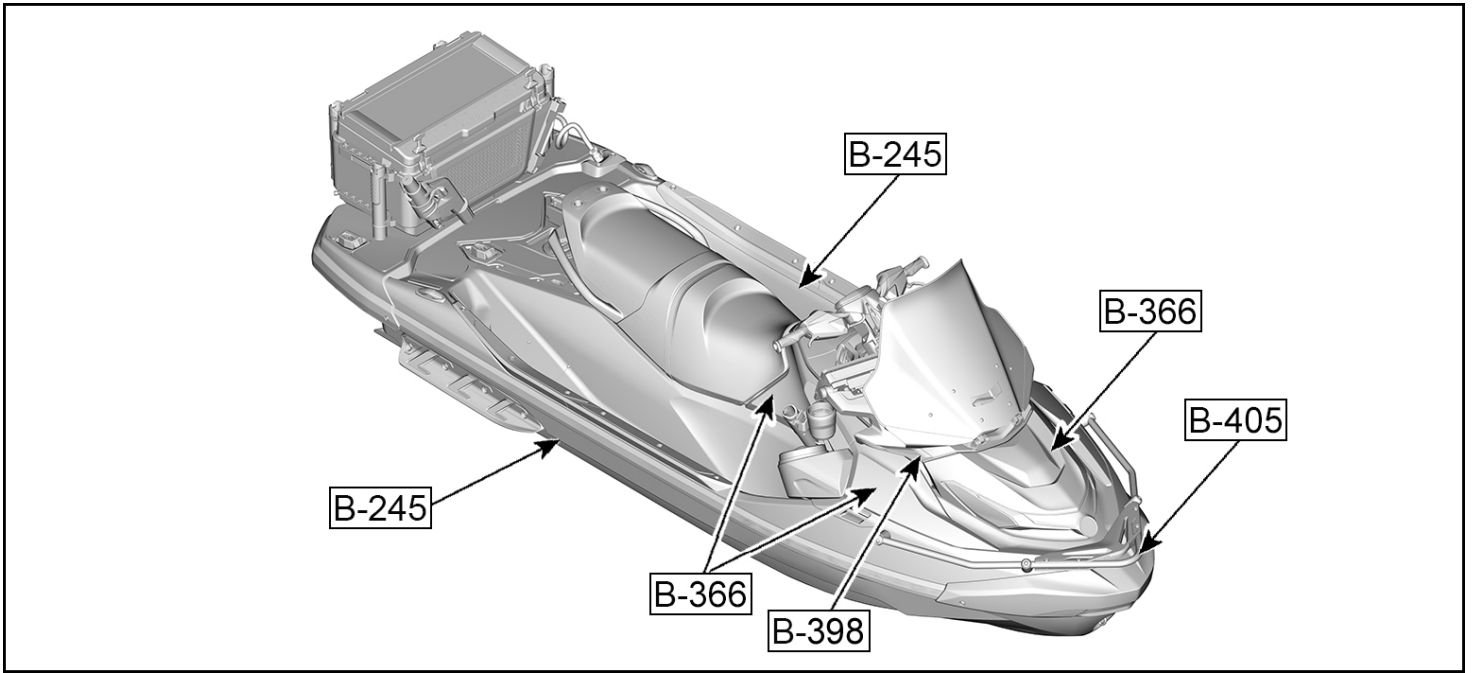

Fish Pro TROPHY

Fish Pro APEX

Explorer Pro

COMPONENTS	COLOR CODE
Deck and Hull	B-420
Handlebar	B-415
Bumper Tubing