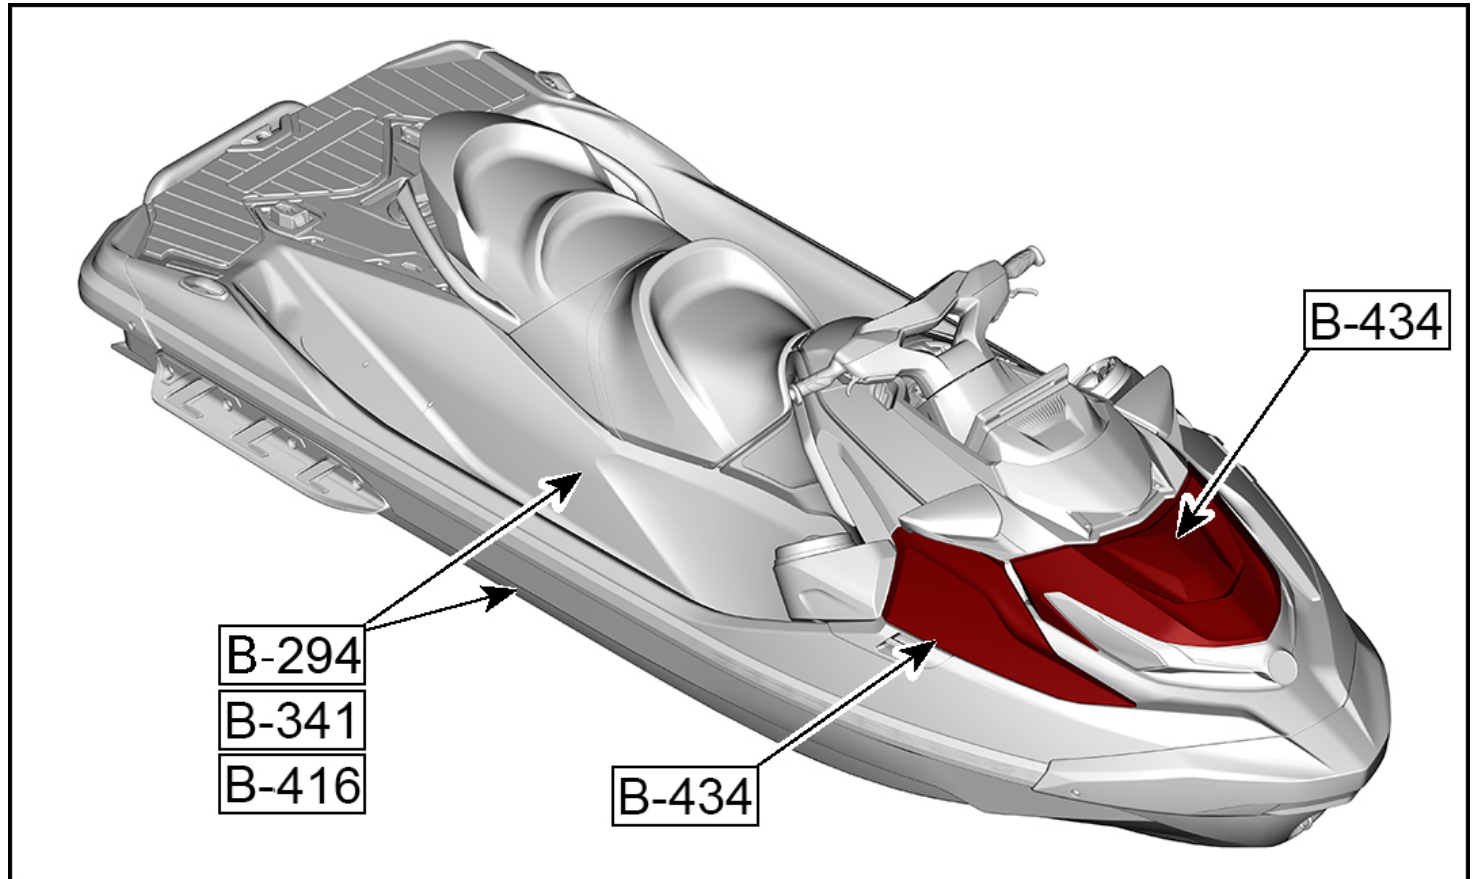

COMPONENTS	COLOR CODE
	B-341 (GTX Limited)
	B-416 (GTX Limited)
	B-382 (WAKE Pro)

Fish Pro Models

COMPONENTS	COLOR CODE
Deck	B-229 (Fish Pro SPORT)
	B-245 (Fish Pro TROPHY and Fish Pro APEX)
Hull	B-245 (Fish Pro SPORT, Fish Pro TROPHY and Fish Pro APEX)
Hood	B-366 (Fish Pro APEX)
Side Panels	
Side Trims	B-398 (Fish Pro APEX)
Bumper Tubing	B-405 (Fish Pro APEX)