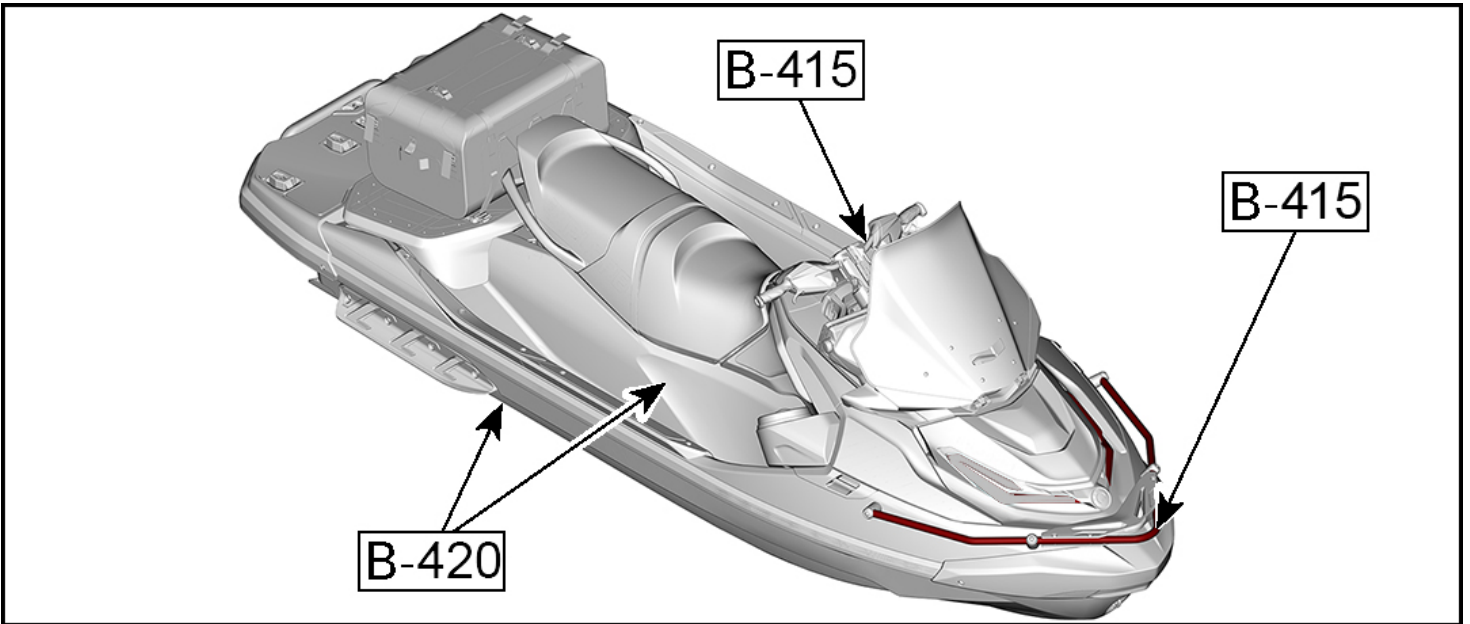

RXT-X Model

COMPONENTS	COLOR CODE
Hood	B-393
Lateral Panels	
Hull and Deck	B-397
	B-536