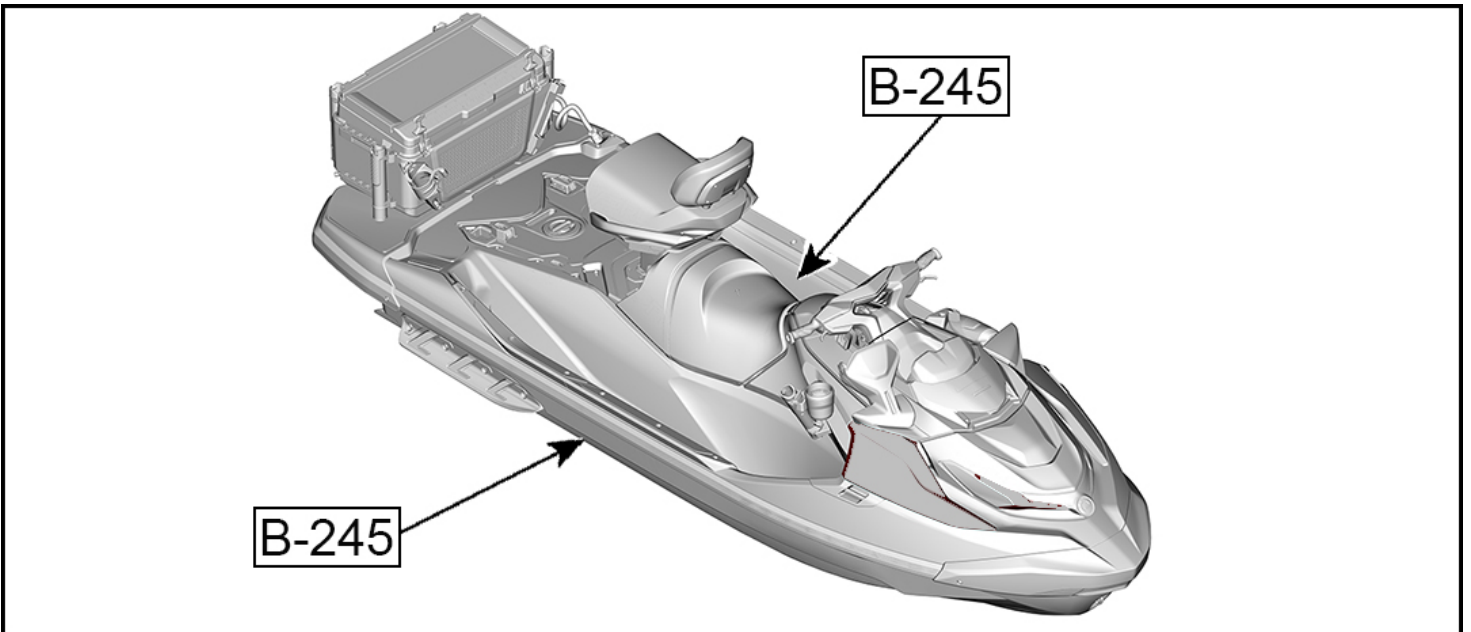

Fish Pro SPORT

Fish Pro TROPHY