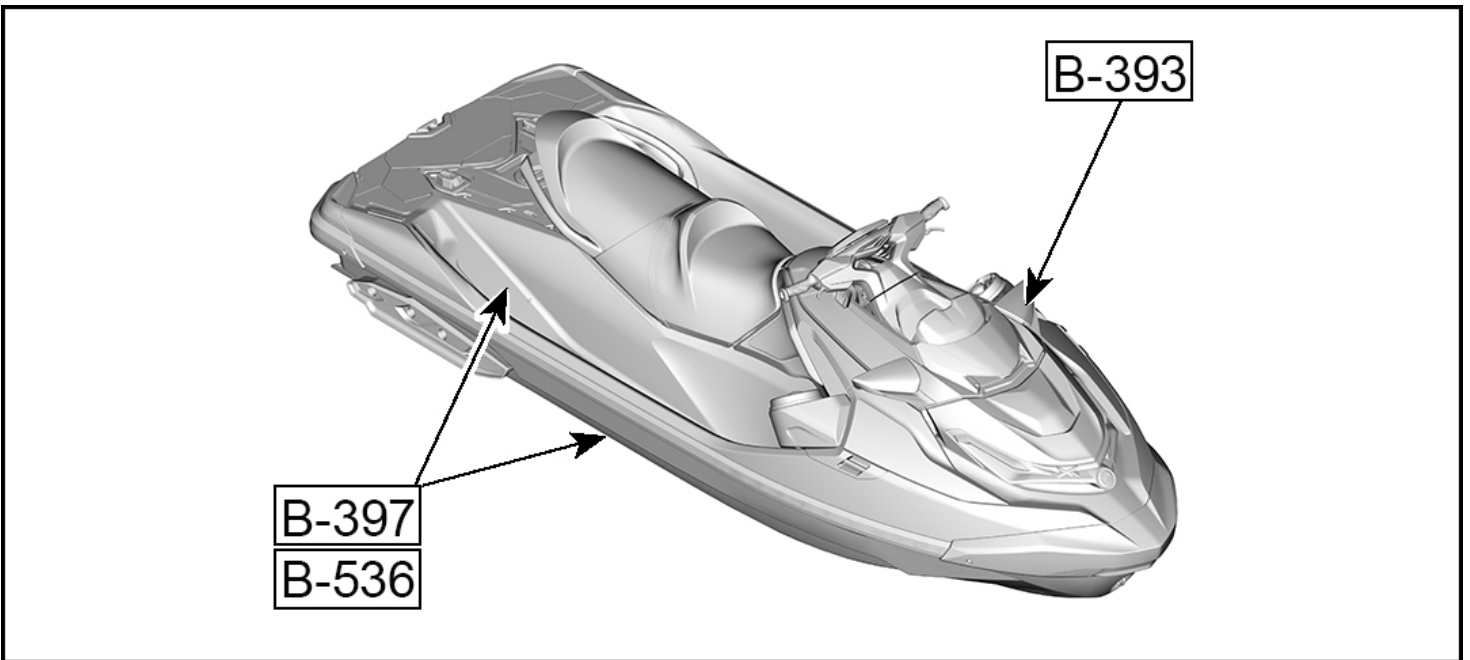

RXT-X Model

COMPONENTS	COLOR CODE
Hood	B-393
Lateral Panels	
Hull and Deck	B-397
	B-536