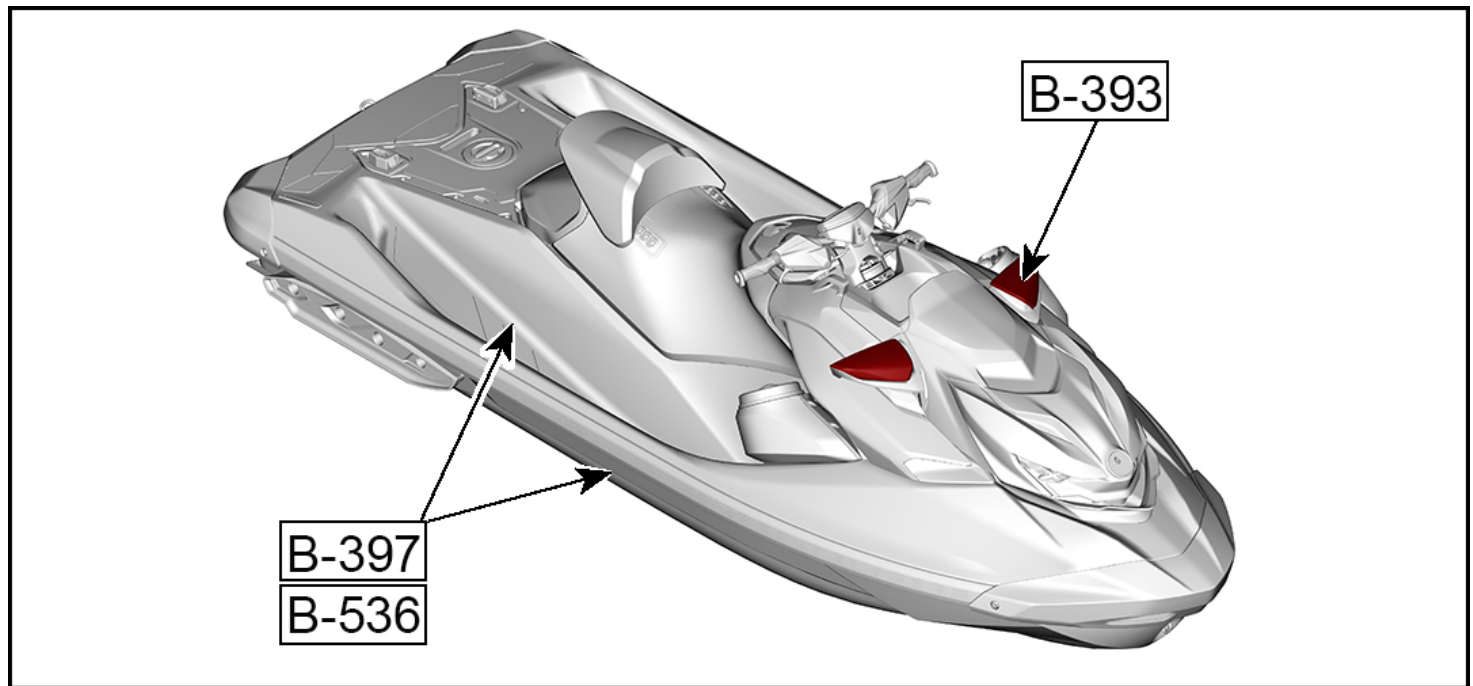

RXP-X Models

COMPONENTS	COLOR CODE
Mirror Covers	B-393
Hull and Deck	B-397
	B-536

GTI, GTR, GTR X and Wake 170 Models

COMPONENTS	COLOR CODE
Deck	B-229 (GTI)
	B-416 (GTI SE)
	B-458 (GTI SE)
	B-433 (GTR and GTR X)
	B-382 (Wake 170)