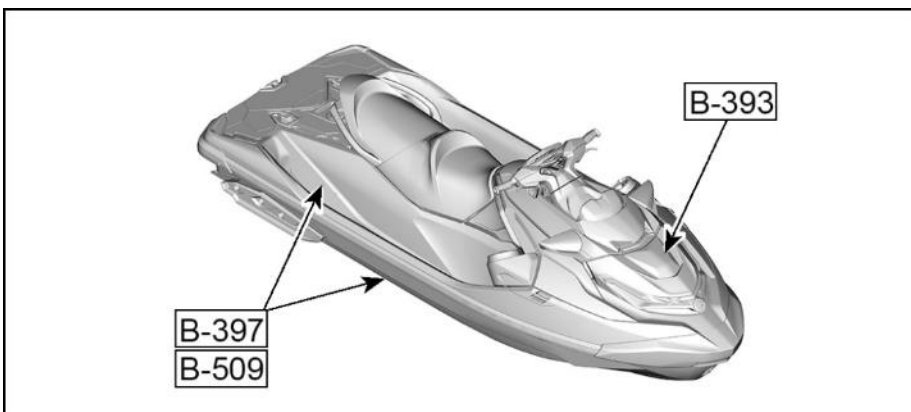

RXT-X Model

COMPONENTS	COLOR CODE
Hood	B-393
Hull and Deck	B-397
	B-509