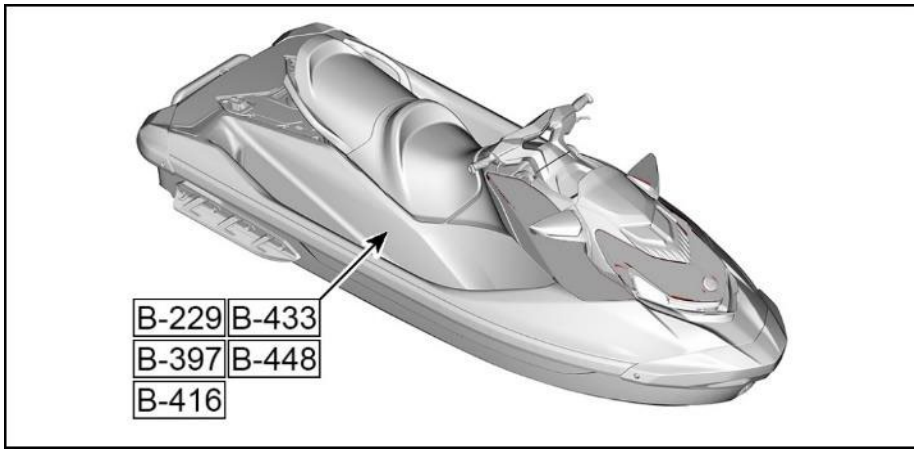

GTI, GTR, GTR X and Wake 170 Models

COMPONENTS	COLOR CODE
Deck	B-229 (GTI)
	B-397 (GTI SE)
	B-416 (GTI SE)
	B-433 (GTR / GTR X)
	B-448 (Wake 170)