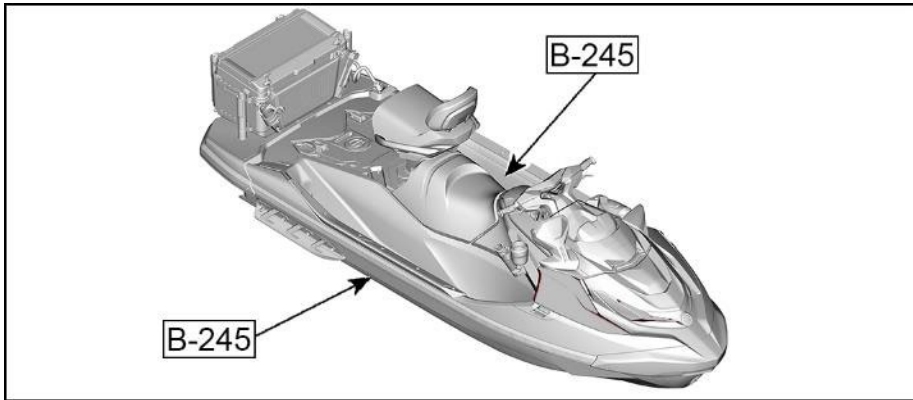

TYPICAL - FISH PRO TROPHY