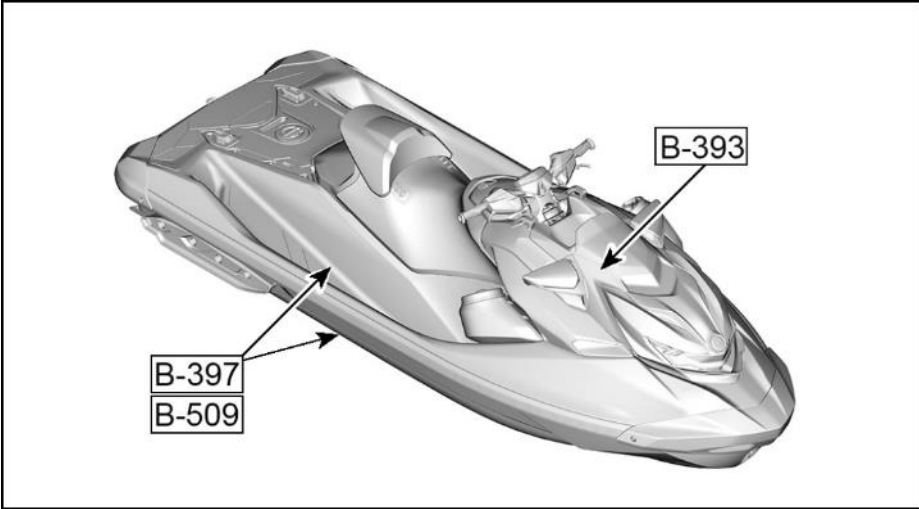

RXP-X Models

COMPONENTS	COLOR CODE
Hood Trims	B-393
Hull and Deck	B-397
	B-509