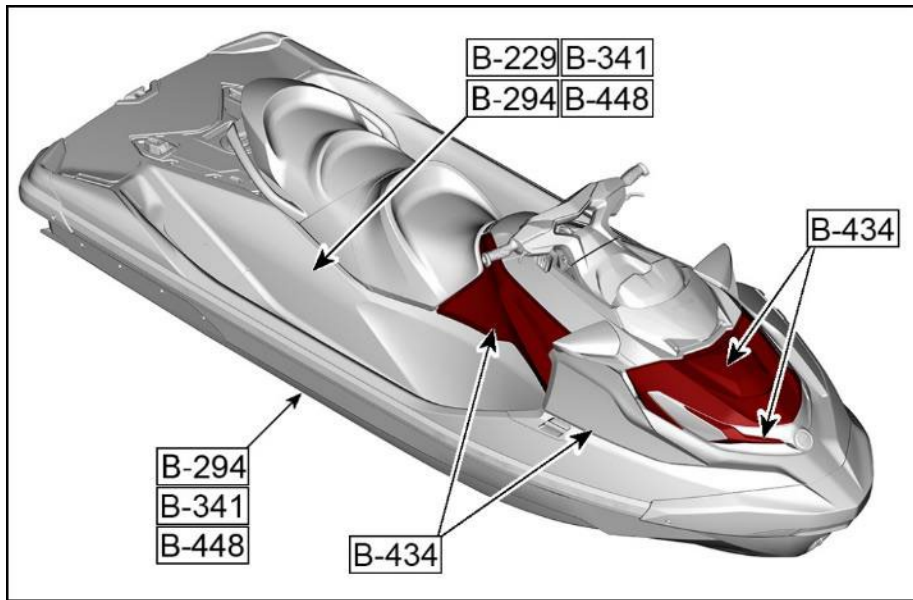

WATERCRAFT COLOR CODES

GTX, GTX Limited and Wake Pro Models

COMPONENTS	COLOR CODE
Hood Front Trims Front Grill Trims Front Lateral Trims Handlebar Trim	B-434 (GTX Limited)
Deck	B-229 (GTX Pro)
	B-294 (GTX / GTX Limited)
	B-341 (GTX Limited)
	B-448 (WAKE Pro)
Hull	B-294 (GTX / GTX Limited)
	B-448 (WAKE Pro)
	B-341 (GTX Limited)