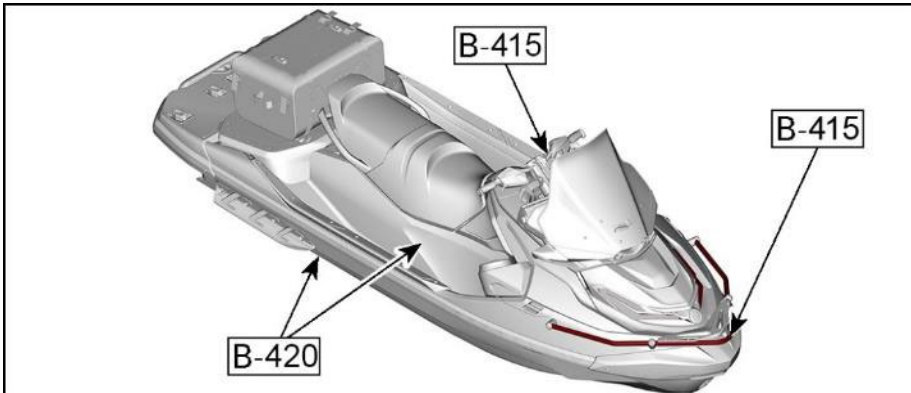

Explorer Pro

COMPONENTS	COLOR CODE
Deck and Hull	B-420
Handlebar Bumper Tubing	B-415