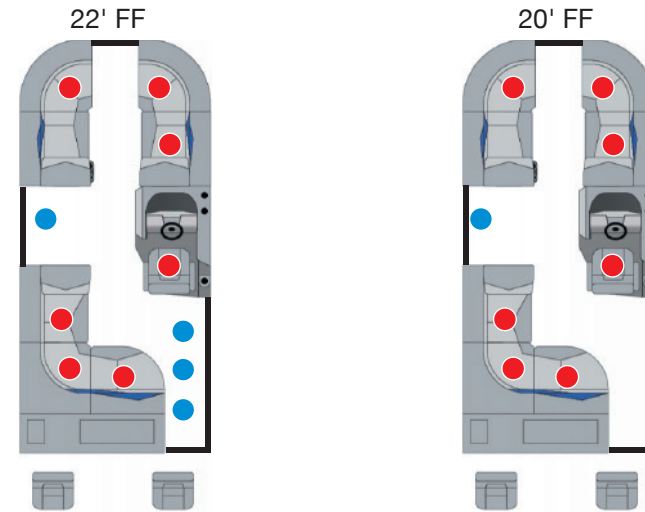

OASIS TRIPLE TUBE 21

Capacity: VP: 11, VPll: 10, 373: 11

Designated Seating Positions

OASIS TWIN TUBE 24

Capacity: 11

OASIS ANGLER TRIPLE TUBE 22 & 20

Capacity: VP: 10, VP11: 10,
373: 10, 575: 11

Capacity: VP: 8, VP11: 8,
373: 8

OASIS TWIN TUBE 22

Capacity: 10

OASIS ANGLER TWIN TUBE 22 & 20

Capacity: 10

Capacity: 9

Designated Seating Positions

AURORA LE TRIPLE TUBE

Capacity: VP: 13, VP11: 13 Capacity: VP: 12, VP11: 12 Capacity: VP: 11, VP11: 10