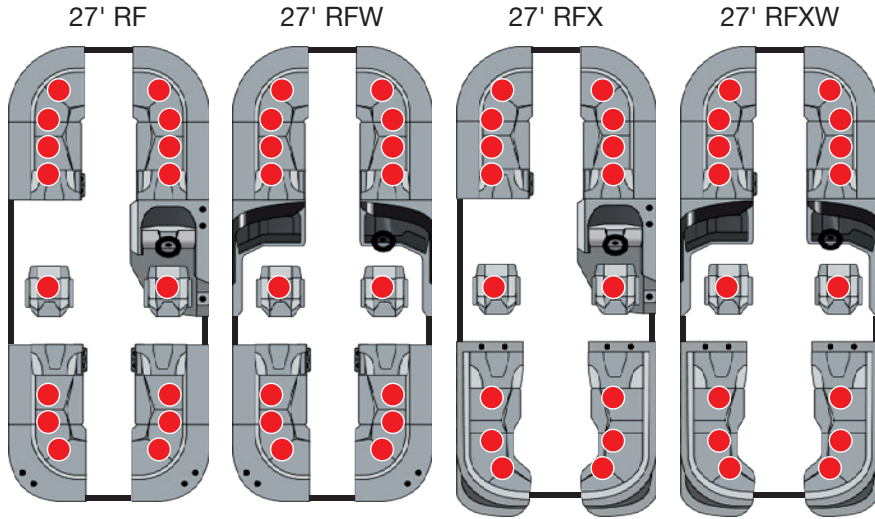

Aurora LE Angler Twin Tube 22 15

Aurora LE Angler Twin Tube 20 15

Designated Seating Positions

XT 27

Capacity: Single Engine: 16, Dual Engine: 15

XT 23

Capacity: Single Engine: 13, Dual Engine: 10

XT 25

Capacity: Single Engine: 14, Dual Engine: 13

Designated Seating Positions

LX 27

Capacity: Single Engine: 16, Dual Engine: 15

LX 25

Capacity: Single Engine: 14, Dual Engine: 13

LX 27

Capacity: Single Engine: 16, Dual Engine: 15

LX 25

Capacity: Single Engine: 14, Dual Engine: 13

Designated Seating Positions

LX 23

Capacity: Single Engine: 13, Dual Engine: 10

ENCORE 25

Capacity: Single Engine VP: 13, Single Engine VP11: 13,
Single Engine (373): 13, Single Engine (575): 14, Dual Engine (575): 13

LX 23

Capacity: Single Engine: 13, Dual Engine: 10

ENCORE 23

Capacity: Single Engine VP: 12, Single Engine VP11: 12,
Single Engine (373): 12, Single Engine (575): 13, Dual Engine (575): 10

Designated Seating Positions