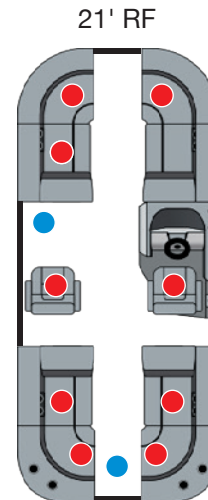

LX 23

Capacity: Single Engine: 13, Dual Engine: 10

ENCORE 23

Capacity: Single Engine VP: 12, Single Engine VP11: 12,
Single Engine (373): 12, Single Engine (575): 13, Dual Engine (575): 10

Designated Seating Positions

ENCORE PRO ANGLER 24 & 22

Capacity:
VP: 13, VPll: 13, 373: 13, 575: 14

Capacity:
VP: 10, VPll: 10, 373: 10, 575: 11

OASIS TRIPLE TUBE 23

Capacity: VP: 12, VPll: 12, 373: 12, 575: 13

OASIS TRIPLE TUBE 25

Capacity: VP: 13, VPll: 13, 373: 13, 575: 14

OASIS TRIPLE TUBE 21

Capacity: VP: 11, VPll: 10, 373: 11

Designated Seating Positions

OASIS TWIN TUBE 24

Capacity: 11

OASIS ANGLER TRIPLE TUBE 22 & 20

Capacity: VP: 10, VP11: 10,
373: 10, 575: 11

Capacity: VP: 8, VP11: 8,
373: 8

OASIS TWIN TUBE 22

Capacity: 10

OASIS ANGLER TWIN TUBE 22 & 20

Capacity: 10

Capacity: 9

Designated Seating Positions

AURORA LE TRIPLE TUBE

Capacity: VP: 13, VP11: 13 Capacity: VP: 12, VP11: 12 Capacity: VP: 11, VP11: 10