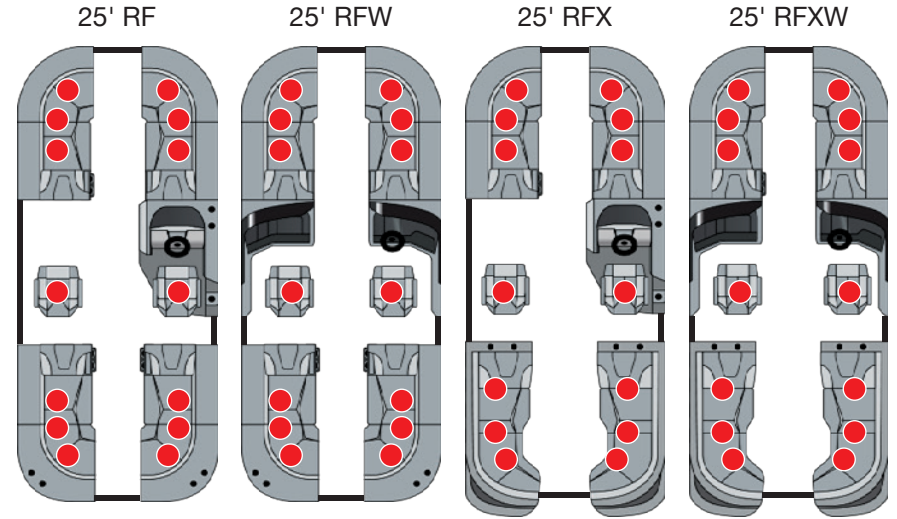

Aurora LE Angler Twin Tube 22 15

Aurora LE Angler Twin Tube 20 15

Designated Seating Positions

XT 27

Capacity: Single Engine: 16, Dual Engine: 15

XT 23

Capacity: Single Engine: 13, Dual Engine: 10

XT 25

Capacity: Single Engine: 14, Dual Engine: 13

Designated Seating Positions

LX 27

Capacity: Single Engine: 16, Dual Engine: 15

LX 25

Capacity: Single Engine: 14, Dual Engine: 13

LX 27

Capacity: Single Engine: 16, Dual Engine: 15

LX 25

Capacity: Single Engine: 14, Dual Engine: 13

Designated Seating Positions

LX 23

Capacity: Single Engine: 13, Dual Engine: 10

ENCORE 25

Capacity: Single Engine VP: 13, Single Engine VP11: 13,
Single Engine (373): 13, Single Engine (575): 14, Dual Engine (575): 13

LX 23

Capacity: Single Engine: 13, Dual Engine: 10

ENCORE 23

Capacity: Single Engine VP: 12, Single Engine VP11: 12,
Single Engine (373): 12, Single Engine (575): 13, Dual Engine (575): 10

Designated Seating Positions