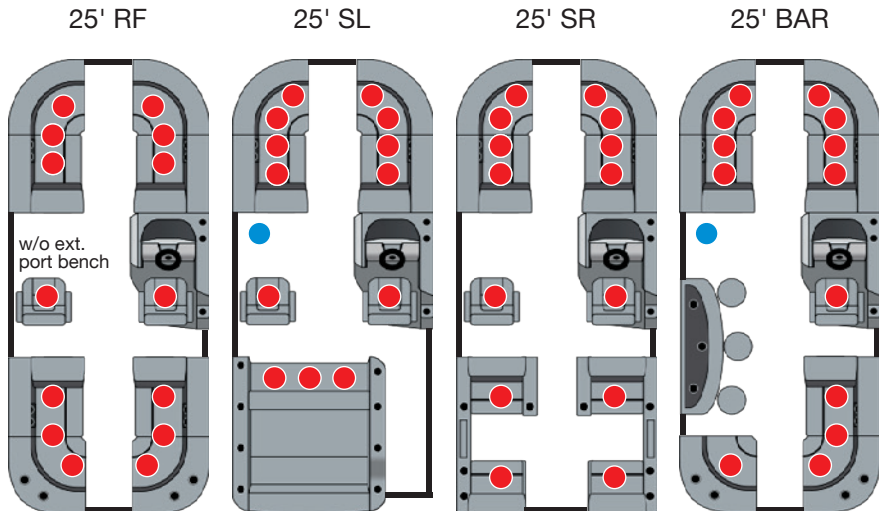

OASIS TRIPLE TUBE 25

Capacity: VP: 13, VPll: 13, 373: 13, 575: 14