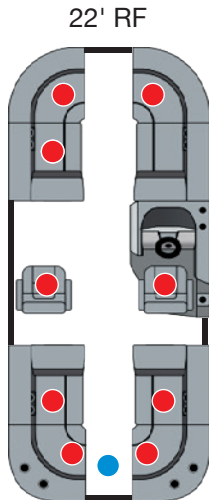

LX 25

Capacity: Single Engine: 14, Dual Engine: 13

Designated Seating Positions

LX 23

Capacity: Single Engine: 13, Dual Engine: 10

ENCORE 25

Capacity: Single Engine VP: 13, Single Engine VP11: 13,
Single Engine (373): 13, Single Engine (575): 14, Dual Engine (575): 13

LX 23

Capacity: Single Engine: 13, Dual Engine: 10

ENCORE 23

Capacity: Single Engine VP: 12, Single Engine VP11: 12,
Single Engine (373): 12, Single Engine (575): 13, Dual Engine (575): 10

Designated Seating Positions

OASIS TRIPLE TUBE 21

Capacity: VP: 11, VPll: 10, 373: 11

Designated Seating Positions

OASIS TWIN TUBE 24

Capacity: 11

OASIS ANGLER TRIPLE TUBE 22 & 20

Capacity: VP: 10, VP11: 10,
373: 10, 575: 11

Capacity: VP: 8, VP11: 8,
373: 8

OASIS TWIN TUBE 22

Capacity: 10

OASIS ANGLER TWIN TUBE 22 & 20

Capacity: 10

Capacity: 9

Designated Seating Positions

AURORA LE TRIPLE TUBE

Capacity: VP: 13, VP11: 13 Capacity: VP: 12, VP11: 12 Capacity: VP: 11, VP11: 10