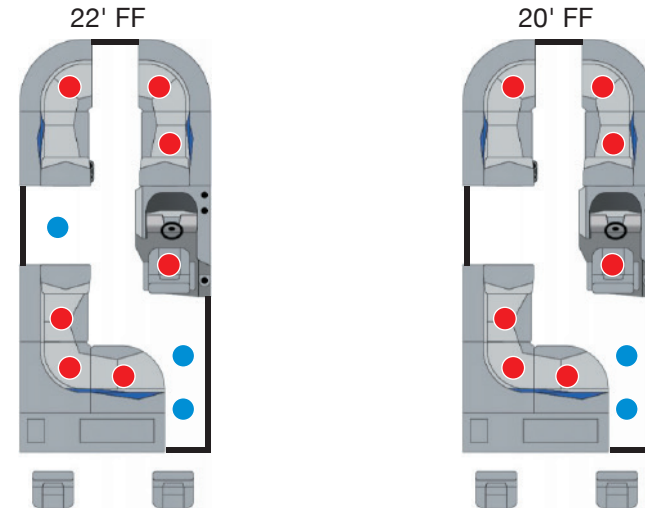

OASIS TRIPLE TUBE 21

Capacity: VP: 11, VPll: 10, 373: 11

Designated Seating Positions

OASIS TWIN TUBE 24

Capacity: 11

OASIS ANGLER TRIPLE TUBE 22 & 20

Capacity: VP: 10, VP11: 10,
373: 10, 575: 11

Capacity: VP: 8, VP11: 8,
373: 8

OASIS TWIN TUBE 22

Capacity: 10

OASIS ANGLER TWIN TUBE 22 & 20

Capacity: 10

Capacity: 9

Designated Seating Positions

AURORA LE TRIPLE TUBE

Capacity: VP: 13, VP11: 13 Capacity: VP: 12, VP11: 12 Capacity: VP: 11, VP11: 10