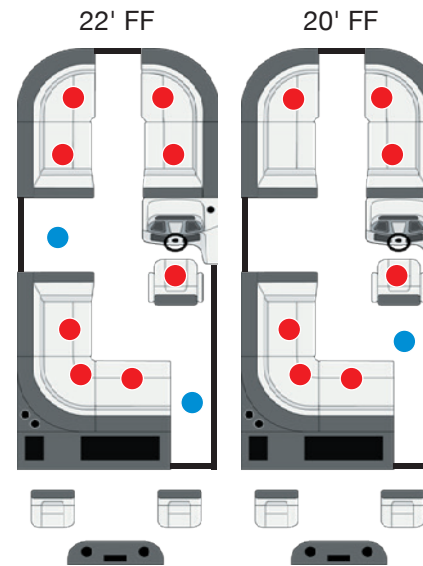

OASIS TRIPLE TUBE 21

Capacity: VP: 11, VPll: 10, 373: 11

Designated Seating Positions

OASIS TWIN TUBE 24

Capacity: 11

OASIS ANGLER TRIPLE TUBE 22 & 20

Capacity: VP: 10, VP11: 10,
373: 10, 575: 11

Capacity: VP: 8, VP11: 8,
373: 8

OASIS TWIN TUBE 22

Capacity: 10

OASIS ANGLER TWIN TUBE 22 & 20

Capacity: 10

Capacity: 9

Designated Seating Positions

AURORA LE TRIPLE TUBE

Capacity: VP: 13, VP11: 13 Capacity: VP: 12, VP11: 12 Capacity: VP: 11, VP11: 10

AURORA LE ANGLER TRIPLE TUBE

Capacity: VP: 10, VP11: 10 Capacity: VP: 8, VP11: 8

AURORA LE TWIN TUBE

Capacity: 11 Capacity: 10 Capacity: 9 Capacity: 8

AURORA LE ANGLER TWIN TUBE

Capacity: 10 Capacity: 8

EXPLORE AN ENTIRE WORLD OF ADVENTURE WITH ALL OF OUR BRP PRODUCTS. BRP.COM