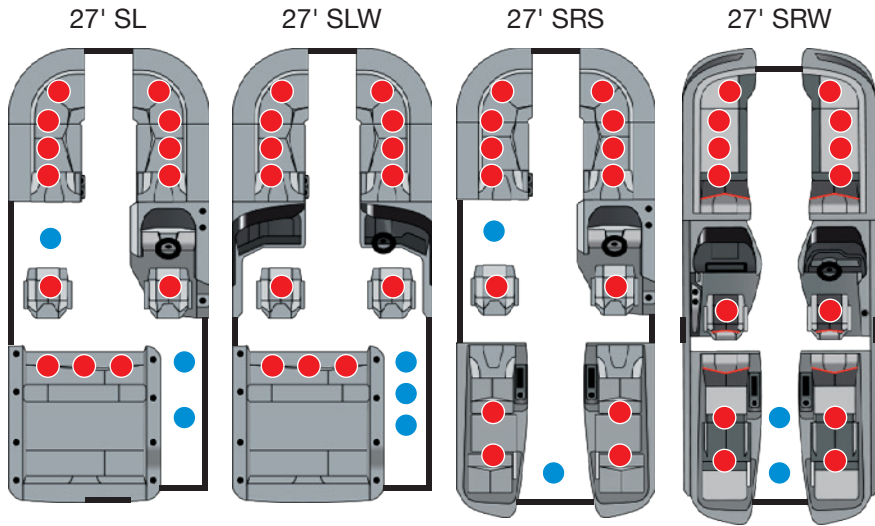

Aurora LE Angler Twin Tube 22 15

Aurora LE Angler Twin Tube 20 15

Designated Seating Positions

XT 27

Capacity: Single Engine: 16, Dual Engine: 15

XT 23

Capacity: Single Engine: 13, Dual Engine: 10

XT 25

Capacity: Single Engine: 14, Dual Engine: 13

Designated Seating Positions

LX 27

Capacity: Single Engine: 16, Dual Engine: 15

LX 25

Capacity: Single Engine: 14, Dual Engine: 13

LX 27

Capacity: Single Engine: 16, Dual Engine: 15

LX 25

Capacity: Single Engine: 14, Dual Engine: 13

Designated Seating Positions

LX 23

Capacity: Single Engine: 13, Dual Engine: 10

ENCORE 25

Capacity: Single Engine VP: 13, Single Engine VP11: 13,
Single Engine (373): 13, Single Engine (575): 14, Dual Engine (575): 13

LX 23

Capacity: Single Engine: 13, Dual Engine: 10

ENCORE 23

Capacity: Single Engine VP: 12, Single Engine VP11: 12,
Single Engine (373): 12, Single Engine (575): 13, Dual Engine (575): 10

Designated Seating Positions