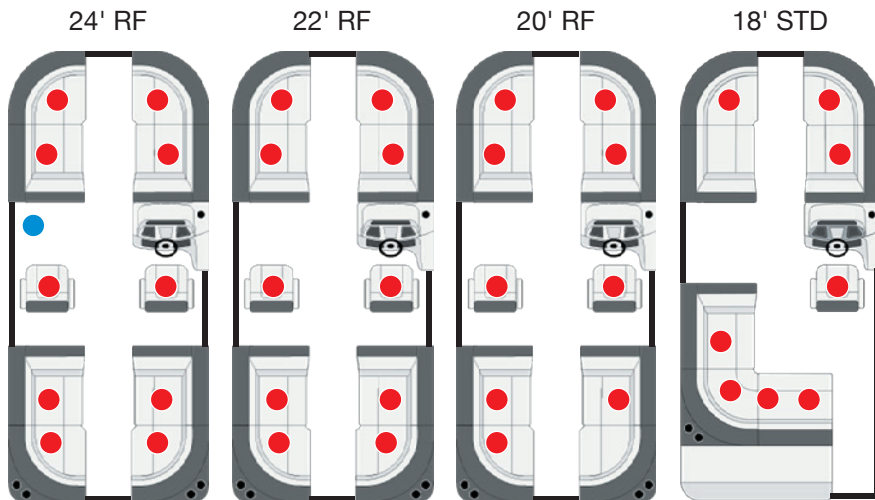

AURORA LE TWIN TUBE

Capacity: 11   Capacity: 10   Capacity: 9   Capacity: 8