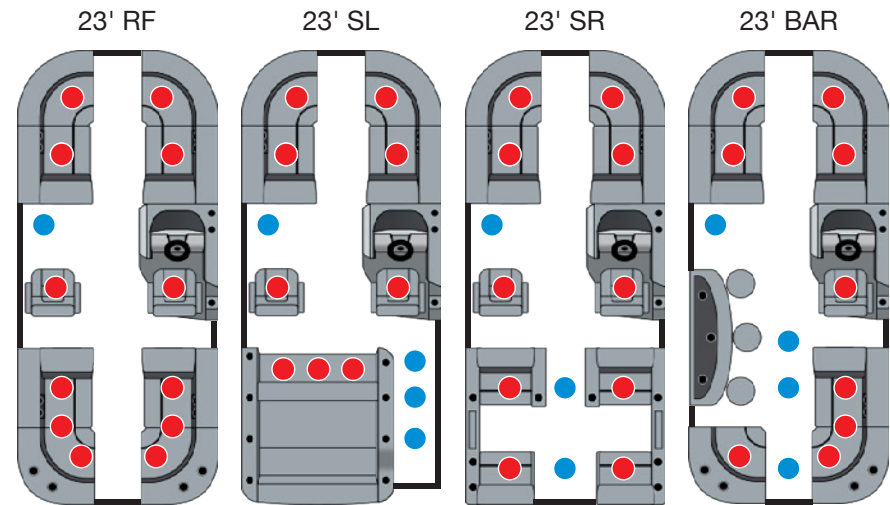

OASIS TRIPLE TUBE 23

Capacity: VP: 12, VPll: 12, 373: 12, 575: 13