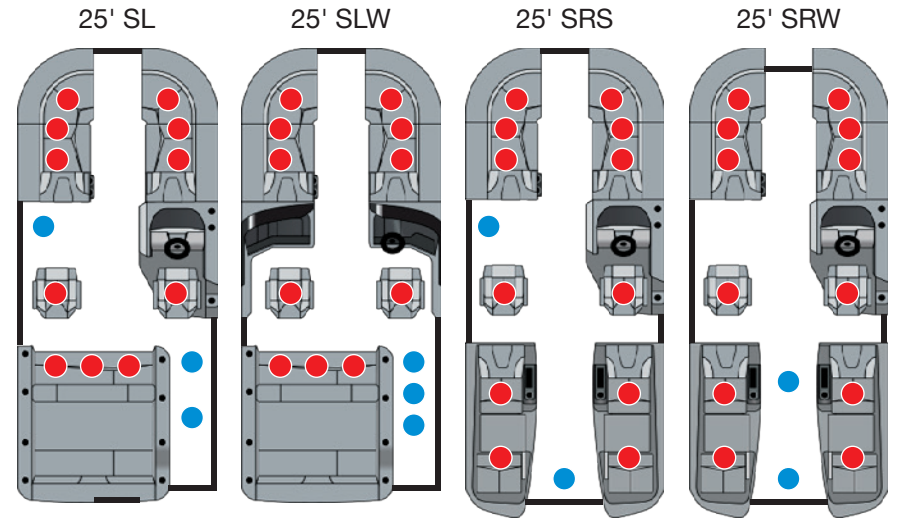

Capacity: Single Engine: 14, Dual Engine: 13

Designated Seating Positions

LX 27

Capacity: Single Engine: 16, Dual Engine: 15

LX 25

Capacity: Single Engine: 14, Dual Engine: 13

LX 27

Capacity: Single Engine: 16, Dual Engine: 15

LX 25

Capacity: Single Engine: 14, Dual Engine: 13

Designated Seating Positions

LX 23

Capacity: Single Engine: 13, Dual Engine: 10

ENCORE 25

Capacity: Single Engine VP: 13, Single Engine VP11: 13,
Single Engine (373): 13, Single Engine (575): 14, Dual Engine (575): 13

LX 23

Capacity: Single Engine: 13, Dual Engine: 10

ENCORE 23

Capacity: Single Engine VP: 12, Single Engine VP11: 12,
Single Engine (373): 12, Single Engine (575): 13, Dual Engine (575): 10

Designated Seating Positions