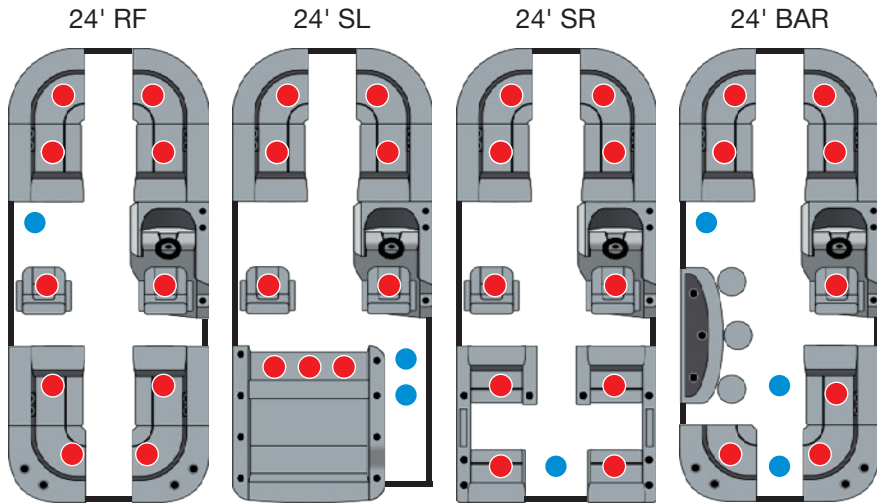

LX 25

Capacity: Single Engine: 14, Dual Engine: 13

Designated Seating Positions

LX 23

Capacity: Single Engine: 13, Dual Engine: 10

ENCORE 25

Capacity: Single Engine VP: 13, Single Engine VP11: 13,
Single Engine (373): 13, Single Engine (575): 14, Dual Engine (575): 13

LX 23

Capacity: Single Engine: 13, Dual Engine: 10

ENCORE 23

Capacity: Single Engine VP: 12, Single Engine VP11: 12,
Single Engine (373): 12, Single Engine (575): 13, Dual Engine (575): 10

Designated Seating Positions

OASIS TRIPLE TUBE 21

Capacity: VP: 11, VPll: 10, 373: 11

Designated Seating Positions

OASIS TWIN TUBE 24

Capacity: 11

OASIS ANGLER TRIPLE TUBE 22 & 20

Capacity: VP: 10, VP11: 10,
373: 10, 575: 11

Capacity: VP: 8, VP11: 8,
373: 8