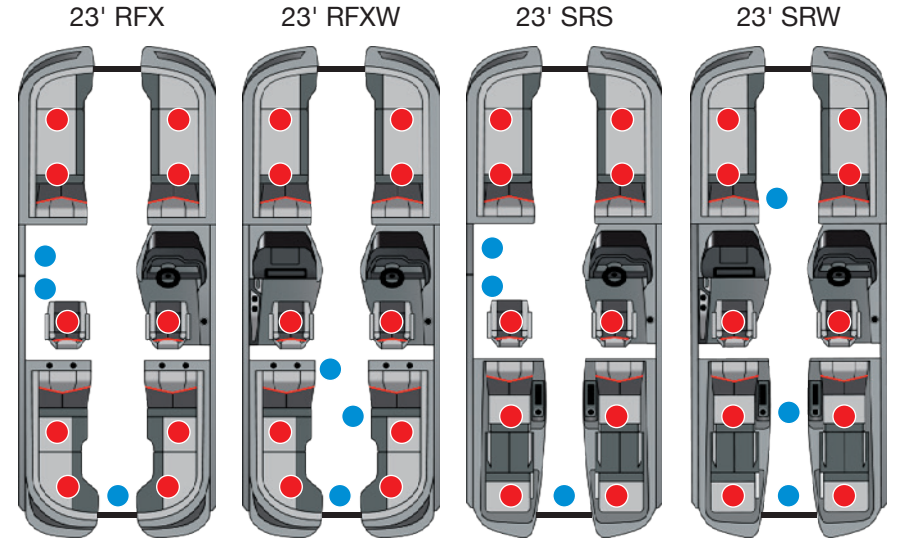

Aurora LE Angler Twin Tube 22 15

Aurora LE Angler Twin Tube 20 15

Designated Seating Positions

XT 27

Capacity: Single Engine: 16, Dual Engine: 15

XT 23

Capacity: Single Engine: 13, Dual Engine: 10

XT 25

Capacity: Single Engine: 14, Dual Engine: 13

Designated Seating Positions

LX 27

Capacity: Single Engine: 16, Dual Engine: 15

LX 25

Capacity: Single Engine: 14, Dual Engine: 13

LX 27

Capacity: Single Engine: 16, Dual Engine: 15

LX 25

Capacity: Single Engine: 14, Dual Engine: 13

Designated Seating Positions

LX 23

Capacity: Single Engine: 13, Dual Engine: 10

ENCORE 25

Capacity: Single Engine VP: 13, Single Engine VP11: 13,
Single Engine (373): 13, Single Engine (575): 14, Dual Engine (575): 13

LX 23

Capacity: Single Engine: 13, Dual Engine: 10

ENCORE 23

Capacity: Single Engine VP: 12, Single Engine VP11: 12,
Single Engine (373): 12, Single Engine (575): 13, Dual Engine (575): 10

Designated Seating Positions