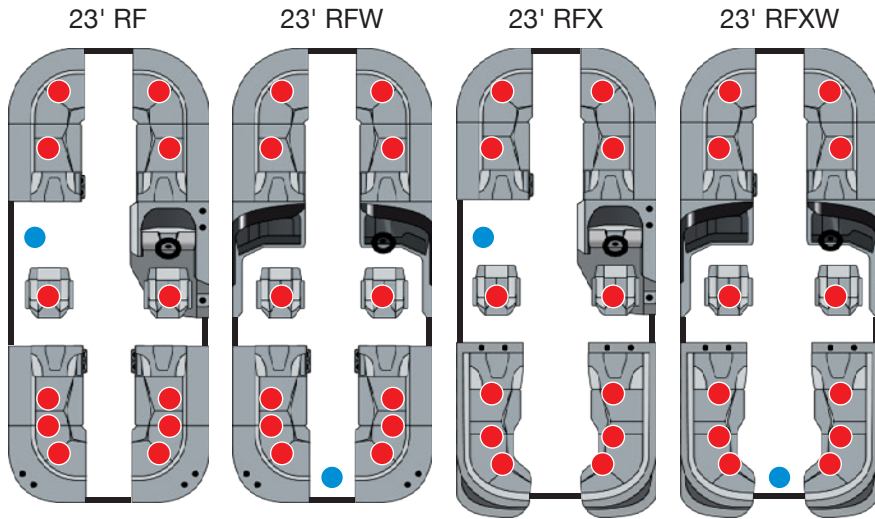

Aurora LE Angler Twin Tube 22 15

Aurora LE Angler Twin Tube 20 15

Designated Seating Positions

XT 27

Capacity: Single Engine: 16, Dual Engine: 15

XT 23

Capacity: Single Engine: 13, Dual Engine: 10

XT 25

Capacity: Single Engine: 14, Dual Engine: 13

Designated Seating Positions

LX 27

Capacity: Single Engine: 16, Dual Engine: 15

LX 25

Capacity: Single Engine: 14, Dual Engine: 13

LX 27

Capacity: Single Engine: 16, Dual Engine: 15

LX 25

Capacity: Single Engine: 14, Dual Engine: 13

Designated Seating Positions

LX 23

Capacity: Single Engine: 13, Dual Engine: 10

ENCORE 25

Capacity: Single Engine VP: 13, Single Engine VP11: 13,
Single Engine (373): 13, Single Engine (575): 14, Dual Engine (575): 13

LX 23

Capacity: Single Engine: 13, Dual Engine: 10

ENCORE 23

Capacity: Single Engine VP: 12, Single Engine VP11: 12,
Single Engine (373): 12, Single Engine (575): 13, Dual Engine (575): 10

Designated Seating Positions