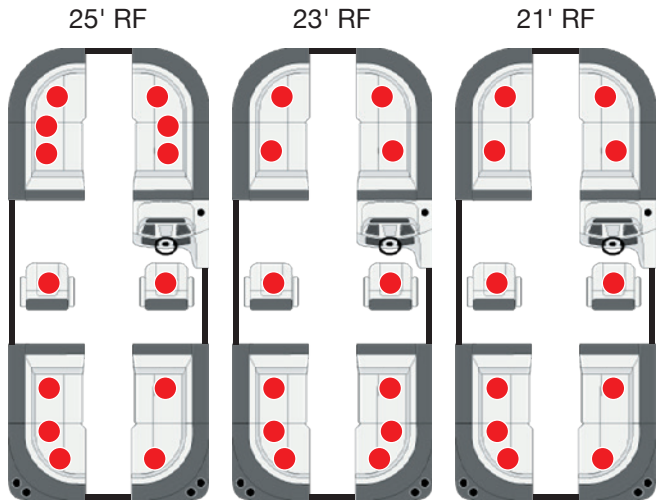

OASIS TRIPLE TUBE 21

Capacity: VP: 11, VPll: 10, 373: 11

Designated Seating Positions

OASIS TWIN TUBE 24

Capacity: 11

OASIS ANGLER TRIPLE TUBE 22 & 20

Capacity: VP: 10, VP11: 10,
373: 10, 575: 11

Capacity: VP: 8, VP11: 8,
373: 8

OASIS TWIN TUBE 22

Capacity: 10

OASIS ANGLER TWIN TUBE 22 & 20

Capacity: 10

Capacity: 9

Designated Seating Positions

AURORA LE TRIPLE TUBE

Capacity: VP: 13, VP11: 13 Capacity: VP: 12, VP11: 12 Capacity: VP: 11, VP11: 10

AURORA LE ANGLER TRIPLE TUBE

Capacity: VP: 10, VP11: 10 Capacity: VP: 8, VP11: 8

AURORA LE TWIN TUBE

Capacity: 11 Capacity: 10 Capacity: 9 Capacity: 8

AURORA LE ANGLER TWIN TUBE

Capacity: 10 Capacity: 8

EXPLORE AN ENTIRE WORLD OF ADVENTURE WITH ALL OF OUR BRP PRODUCTS. BRP.COM