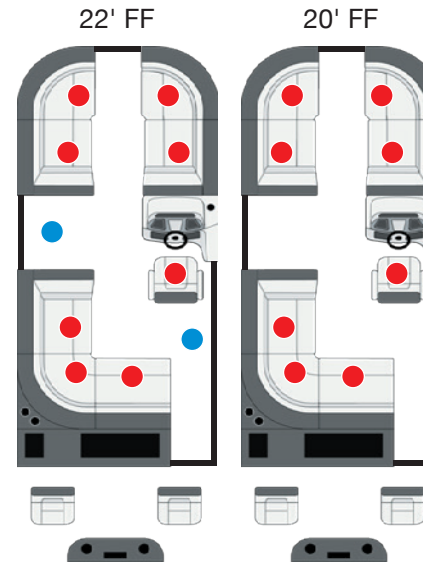

AURORA LE ANGLER TRIPLE TUBE

Capacity: VP: 10, VP11: 10   Capacity: VP: 8, VP11: 8