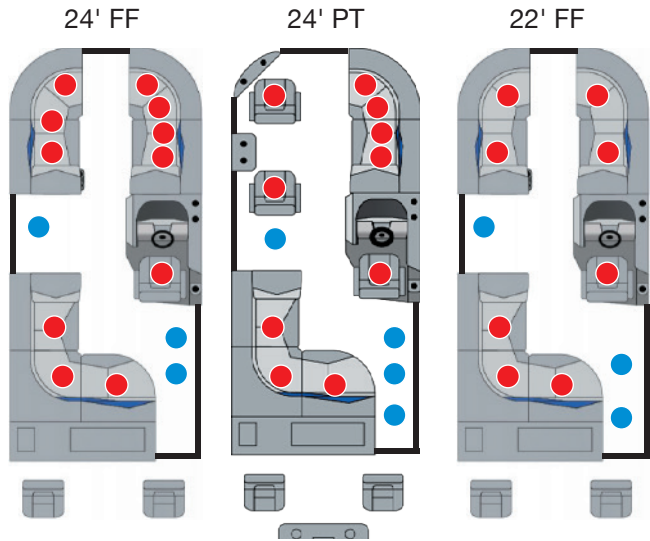

Designated Seating Positions

ENCORE PRO ANGLER 24 & 22

Capacity:
VP: 13, VPll: 13, 373: 13, 575: 14

Capacity:
VP: 10, VPll: 10, 373: 10, 575: 11