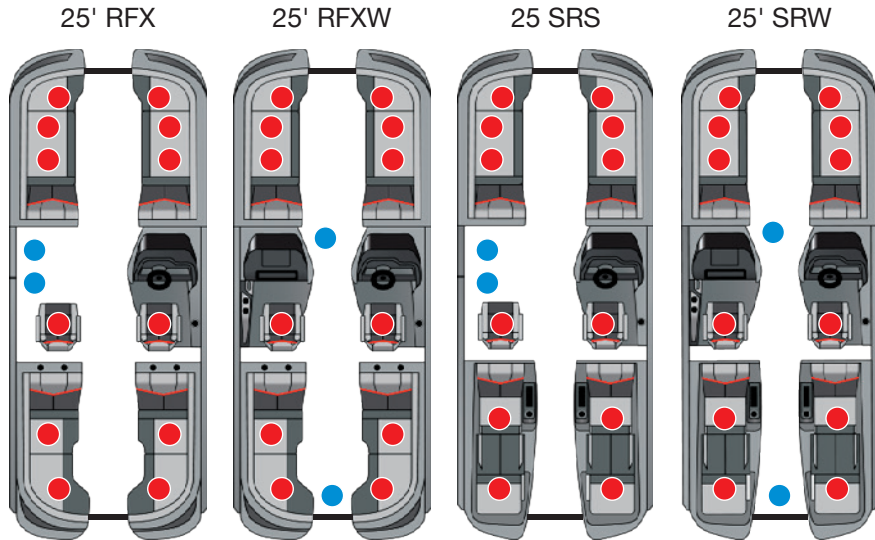

Aurora LE Triple Tube 23 14

Aurora LE Triple Tube 21 14

Aurora LE Twin Tube 24 14

Aurora LE Twin Tube 22 14

Aurora LE Twin Tube 20 14

Aurora LE Twin Tube 18 14

Aurora LE Angler Triple Tube 22 15

Aurora LE Angler Triple Tube 20 15

Aurora LE Angler Twin Tube 22 15

Aurora LE Angler Twin Tube 20 15

Designated Seating Positions

XT 27

Capacity: Single Engine: 16, Dual Engine: 15

XT 23

Capacity: Single Engine: 13, Dual Engine: 10

XT 25

Capacity: Single Engine: 14, Dual Engine: 13

Designated Seating Positions

LX 27

Capacity: Single Engine: 16, Dual Engine: 15

LX 25

Capacity: Single Engine: 14, Dual Engine: 13

LX 27

Capacity: Single Engine: 16, Dual Engine: 15

LX 25

Capacity: Single Engine: 14, Dual Engine: 13

Designated Seating Positions

LX 23

Capacity: Single Engine: 13, Dual Engine: 10

ENCORE 25

Capacity: Single Engine VP: 13, Single Engine VP11: 13,
Single Engine (373): 13, Single Engine (575): 14, Dual Engine (575): 13