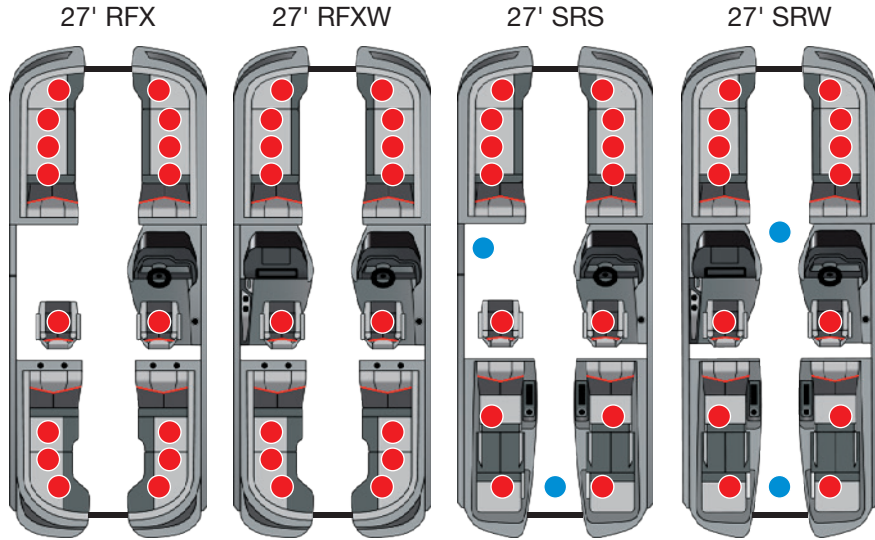

Aurora LE Triple Tube 23 14

Aurora LE Triple Tube 21 14

Aurora LE Twin Tube 24 14

Aurora LE Twin Tube 22 14

Aurora LE Twin Tube 20 14

Aurora LE Twin Tube 18 14

Aurora LE Angler Triple Tube 22 15

Aurora LE Angler Triple Tube 20 15

Aurora LE Angler Twin Tube 22 15

Aurora LE Angler Twin Tube 20 15

Designated Seating Positions

XT 27

Capacity: Single Engine: 16, Dual Engine: 15

XT 23

Capacity: Single Engine: 13, Dual Engine: 10

XT 25

Capacity: Single Engine: 14, Dual Engine: 13

Designated Seating Positions

LX 27

Capacity: Single Engine: 16, Dual Engine: 15

LX 25

Capacity: Single Engine: 14, Dual Engine: 13

LX 27

Capacity: Single Engine: 16, Dual Engine: 15

LX 25

Capacity: Single Engine: 14, Dual Engine: 13

Designated Seating Positions

LX 23

Capacity: Single Engine: 13, Dual Engine: 10

ENCORE 25

Capacity: Single Engine VP: 13, Single Engine VP11: 13,
Single Engine (373): 13, Single Engine (575): 14, Dual Engine (575): 13