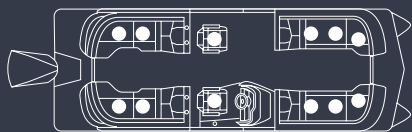

Manitou

SEATING LOCATIONS

P/N 56-0334
REV. APR. 2022

Seating Positions by Model – United States

Please reference the capacity plate installed on your boat for the number of persons and weight capacity specific to your boat. Never exceed the number of persons or weight capacity stated on the capacity plate. As the captain, you are responsible for properly loading the boat and ensuring your passengers are safely seated and secure. Keep in mind the limits defined on capacity plates apply in good to moderate weather conditions. In rough waters, keep the weight well below the limit. In ideal weather conditions, it is recommended that you distribute your load evenly, keep weight low, and avoid abrupt changes in distribution. This is especially important if your boat’s capacity is fully used or if weather conditions deteriorate. It is also important to remember that people represent a “live” load and moving about affects a boat quite differently than static loads. In general, shift human or other weight only after stopping or slowing.