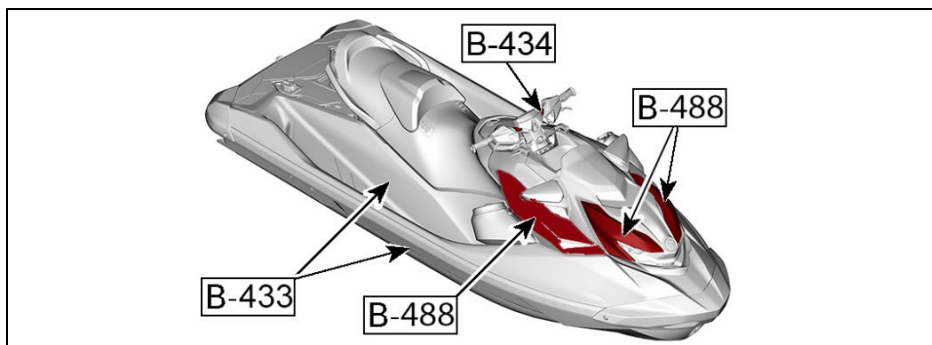

RXP-X Apex Model

COMPONENTS	COLOR CODE	VARIANT
Handlebars	B-434	-
LH and RH Hood Trim LH and RH Front Body Panel	B-488	-
Deck and Hull	B-433	M19-027