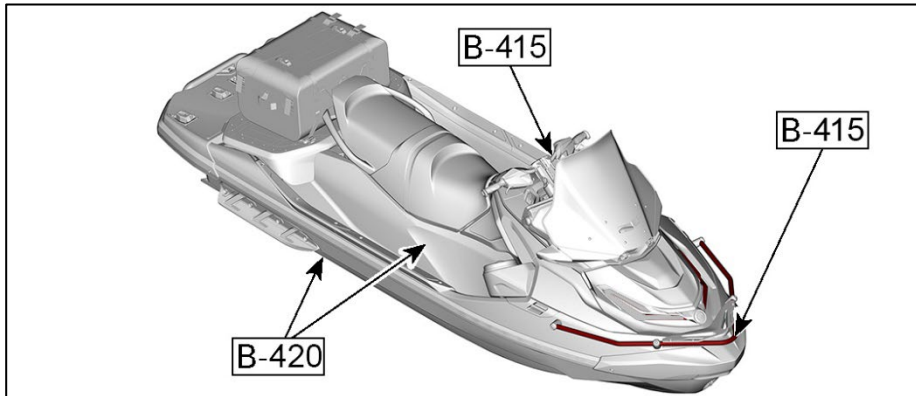

Explorer Pro

COMPONENTS	COLOR CODE	VARIANT
Front Bumper Tube Handlebar	B-415	-
Deck and Hull	B-420	M18-090