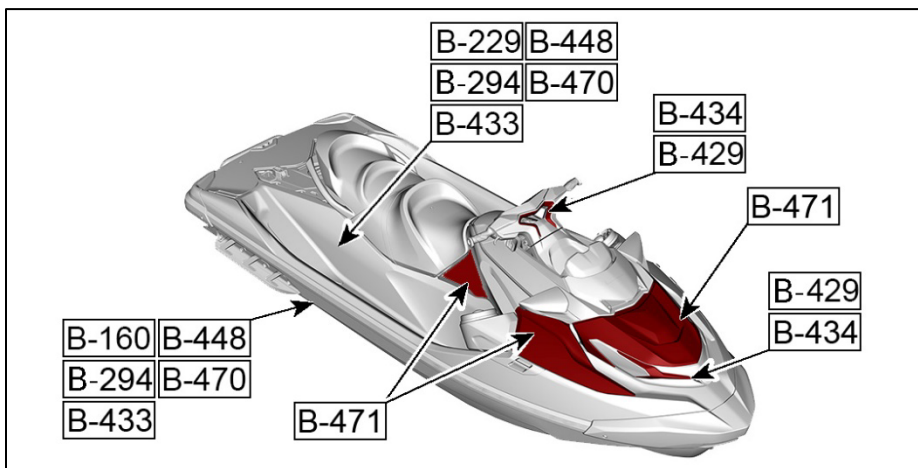

WATERCRAFT COLOR CODES

GTX, GTX Pro and Wake Pro Models

COMPONENTS	COLOR CODE	VARIANT
Hood	B-471 (GTX LTD)	-
Handlebars Trim	B-429 (GTX LTD)	-
	B-434 (GTX LTD)	-
LH and RH Hood Grill Trim	B-429 (GTX LTD)	-
	B-434 (GTX LTD)	-
Side Body Trims LH and RH Side Body Panel	B-471 (GTX LTD)	-
Deck	B-229 (GTX Pro)	M19-028
	B-294 (GTX LTD)	N/A
	B-433 (GTX)	M19-027
	B-448 (WAKE Pro)	L22-002
	B-470 (GTX LTD)	L22-001
Hull	B-160 (GTX Pro)	M18-093
	B-294 (GTX LTD)	N/A
	B-433 (GTX)	M19-027
	B-448 (WAKE Pro)	L22-002
	B-470 (GTX LTD)	L22-001