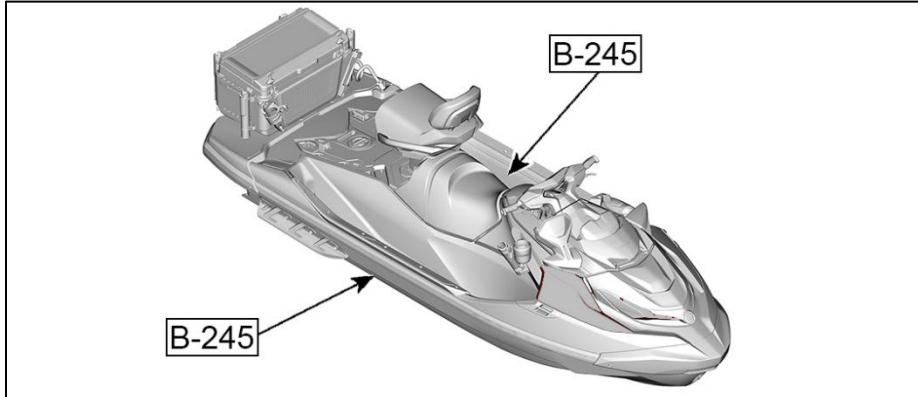

Fish Pro Models

COMPONENTS	COLOR CODE	VARIANT
Deck	B-229 Fish Pro SPORT	M19-028
	B-245 Fish Pro TROPHY	L21-003
Hull	B-245 (Fish Pro SPORT and Fish Pro TROPHY)	L21-003

TYPICAL - FISH PRO SPORT

TYPICAL - FISH PRO TROPHY