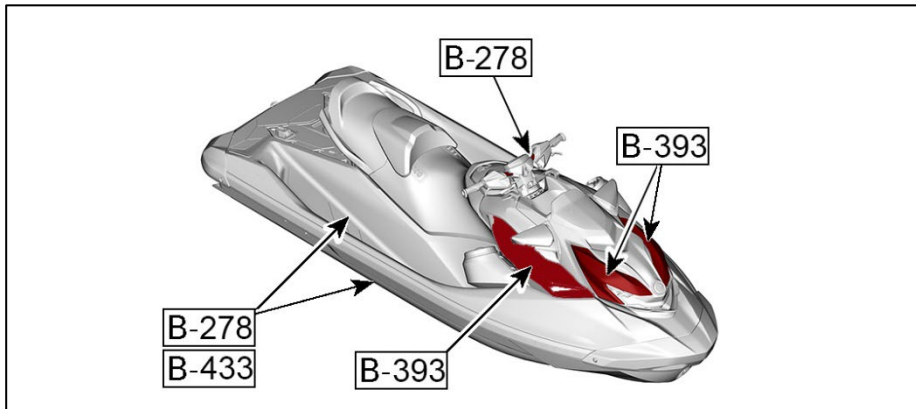

RXP-X Models

COMPONENTS	COLOR CODE	VARIANT
Handlebars	B-278	-
LH and RH Front Side Panel	B-393	-
LH and RH Hood Trim	B-393	-
Hull and Deck	B-278	L21-001
	B-433	M19-027