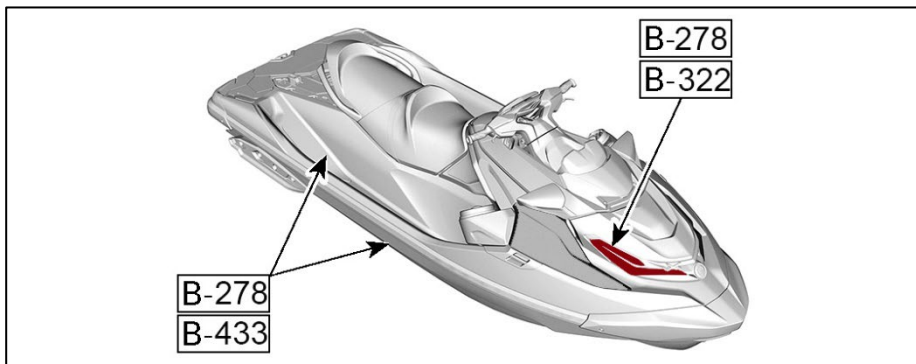

RXT-X Model

COMPONENTS	COLOR CODE	VARIANT
LH and RH Hood Grill Trim	B-278	-
	B-322	-
Hull and Deck	B-278	L21-001
	B-433	M19-027