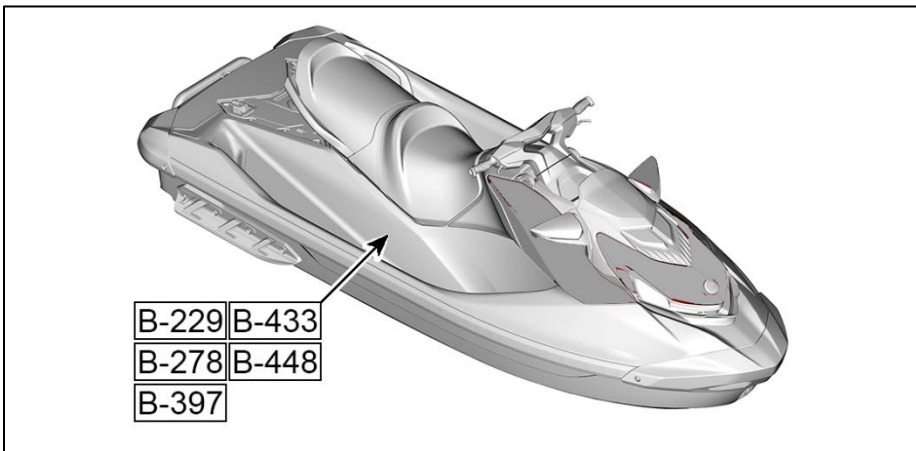

GTI, GTR and Wake 170 Models

COMPONENTS	COLOR CODE	VARIANT
Deck	B-229 (GTI)	M19-028
	B-397 (GTI SE)	M18-089 or M18-104
	B-433 (GTI SE)	M19-027
	B-278 (GTR)	L21-001
	B-448 (Wake 170)	L22-002