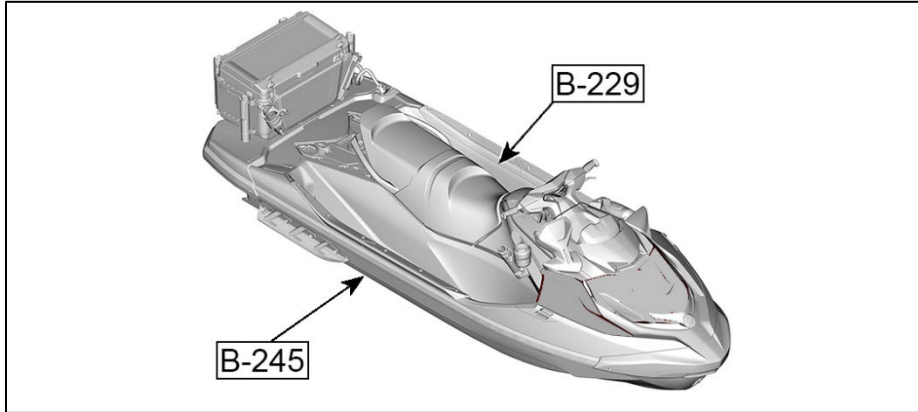

Fish Pro Models

COMPONENTS	COLOR CODE	VARIANT
Deck	B-229 Fish Pro SPORT	M19-028
	B-245 Fish Pro TROPHY	L21-003
Hull	B-245 (Fish Pro SPORT and Fish Pro TROPHY)	L21-003

TYPICAL - FISH PRO SPORT

TYPICAL - FISH PRO TROPHY