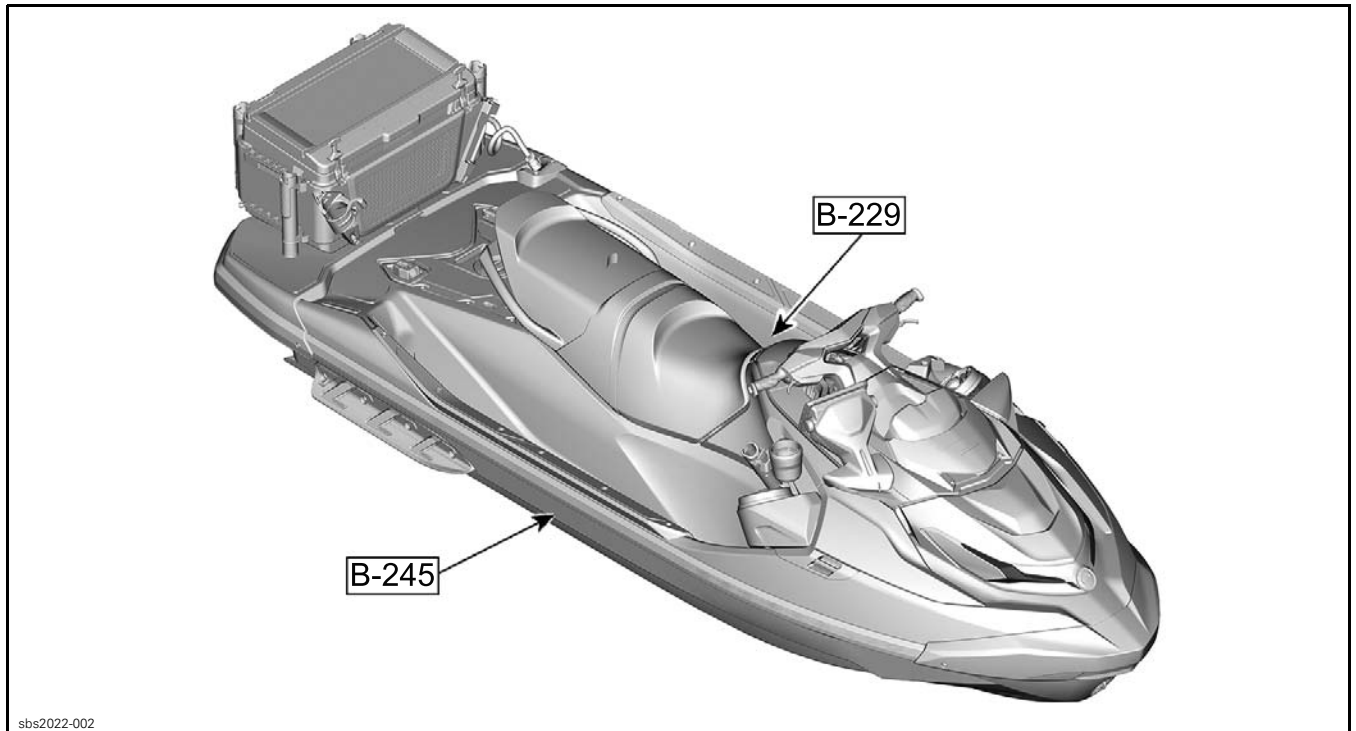

Fish Pro Models

COMPONENTS	COLOR CODE	VARIANT
Deck	B-229 (Fish Pro SCOUT and Fish Pro SPORT)	M19-028
	B-245 (Fish Pro TROPHY)	L21-003
Hull	B-245 (Fish Pro SPORT and Fish Pro TROPHY)	L21-003

sbs2022-001

FISH PRO SCOUT