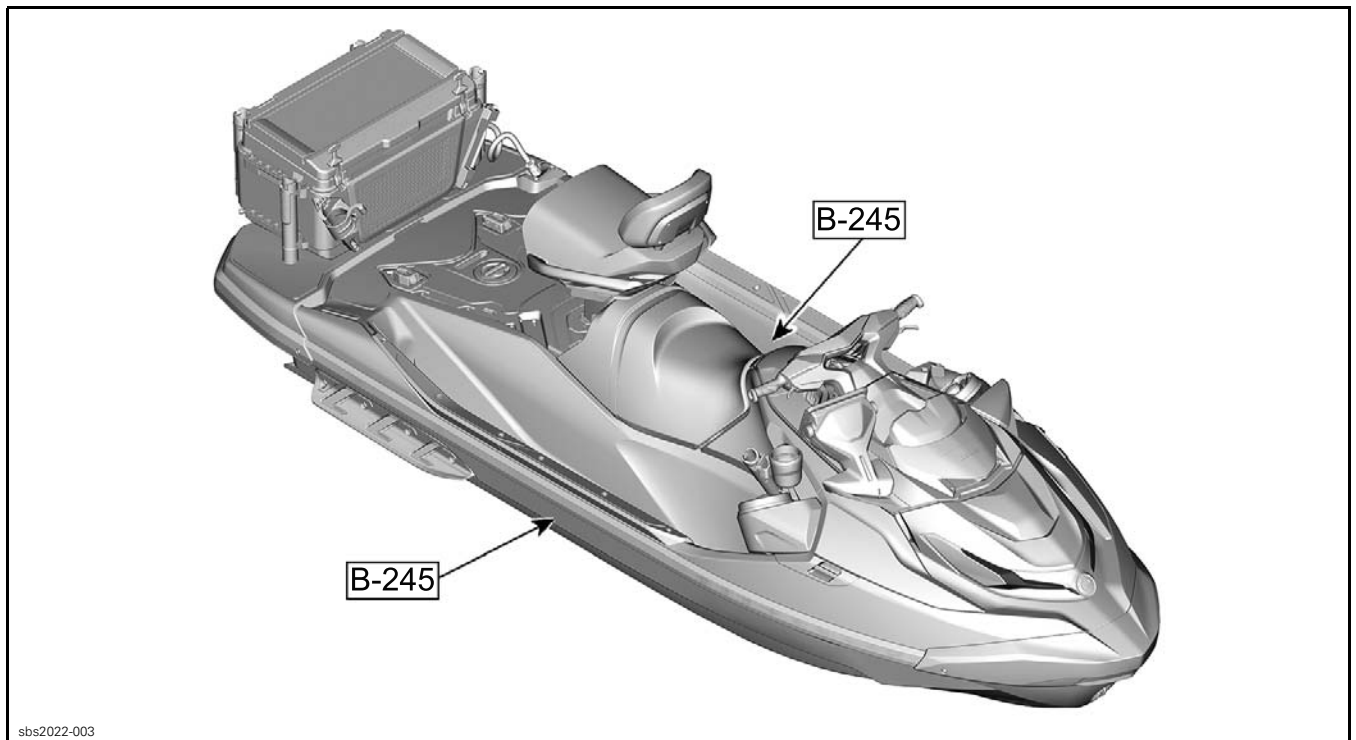

FISH PRO SPORT

sbs2022-003

FISH PRO TROPHY