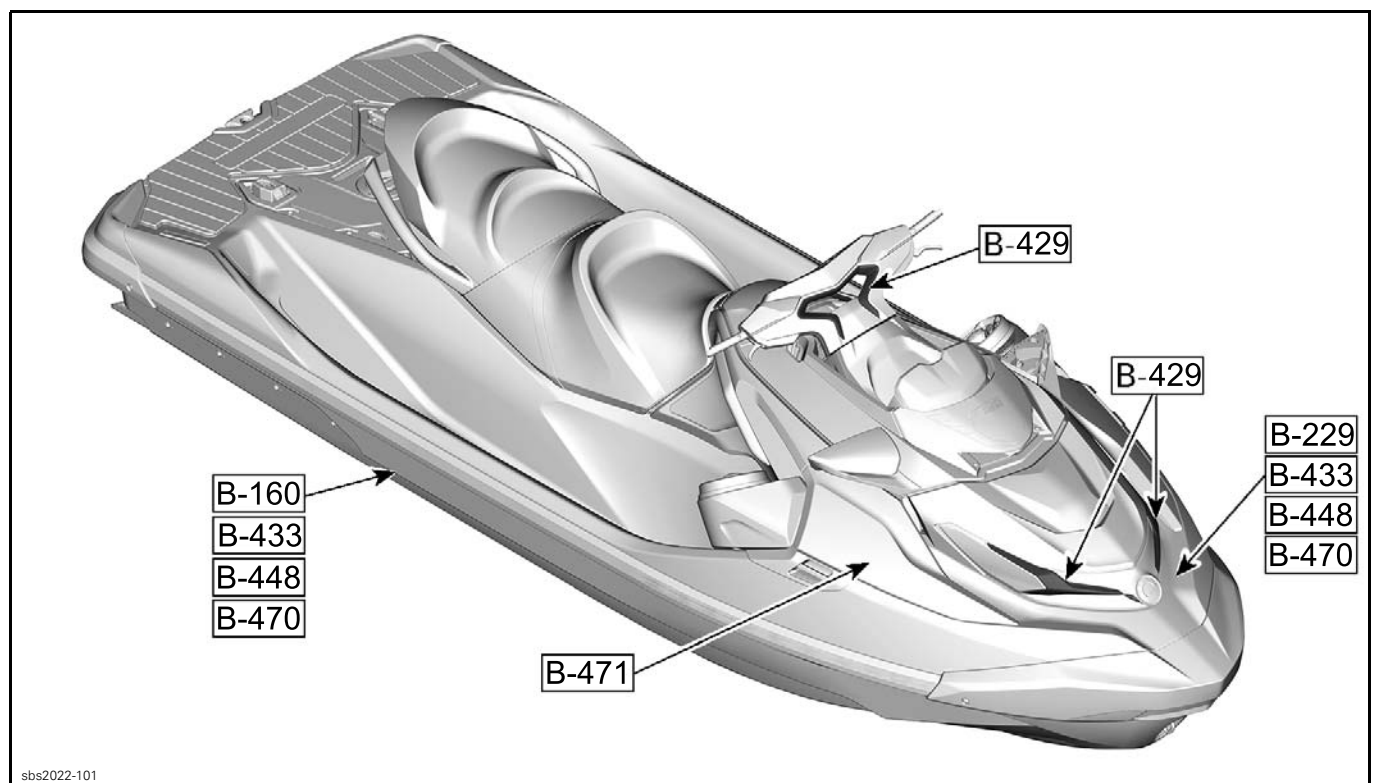

WATERCRAFT COLOR CODES

GTX GTX Pro and Wake Pro Models

COMPONENTS	COLOR CODE	VARIANT
Handlebars Trim	B-429 (GTX LTD)	-
LH and RH Hood Grill Trim	B-429 (GTX LTD)	-
LH and RH Front Body Panel	B-471 (GTX LTD)	-
Deck	B-229 (GTX Pro)	M19-028
	B-470 (GTX LTD)	L22-001
	B-433 (GTX and GTX LTD)	M19-027
	B-448 (WAKE Pro)	L22-002
Hull	B-160 (GTX Pro)	M18-093
	B-470 (GTX LTD)	L22-001
	B-433 (GTX, GTX LTD)	M19-027
	B-448 (WAKE Pro)	L22-002