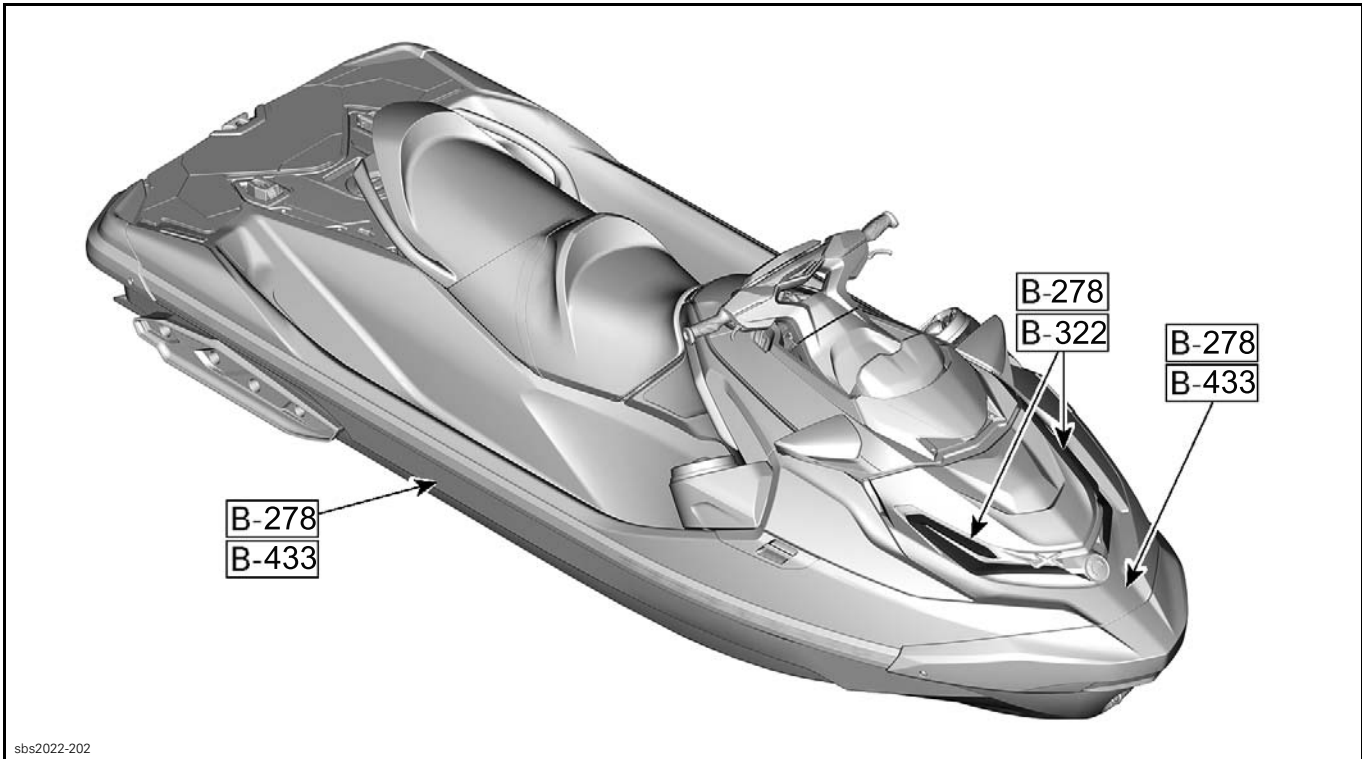

sbs2022-002

FISH PRO SPORT

sbs2022-003

FISH PRO TROPHY

RXT-X Model

COMPONENTS	COLOR CODE	VARIANT
LH and RH Hood Grill Trim	B-278	-
	B-322	-
Deck	B-278	L21-001
	B-433	M19-027
Hull	B-278	L21-001
	B-433	M19-027