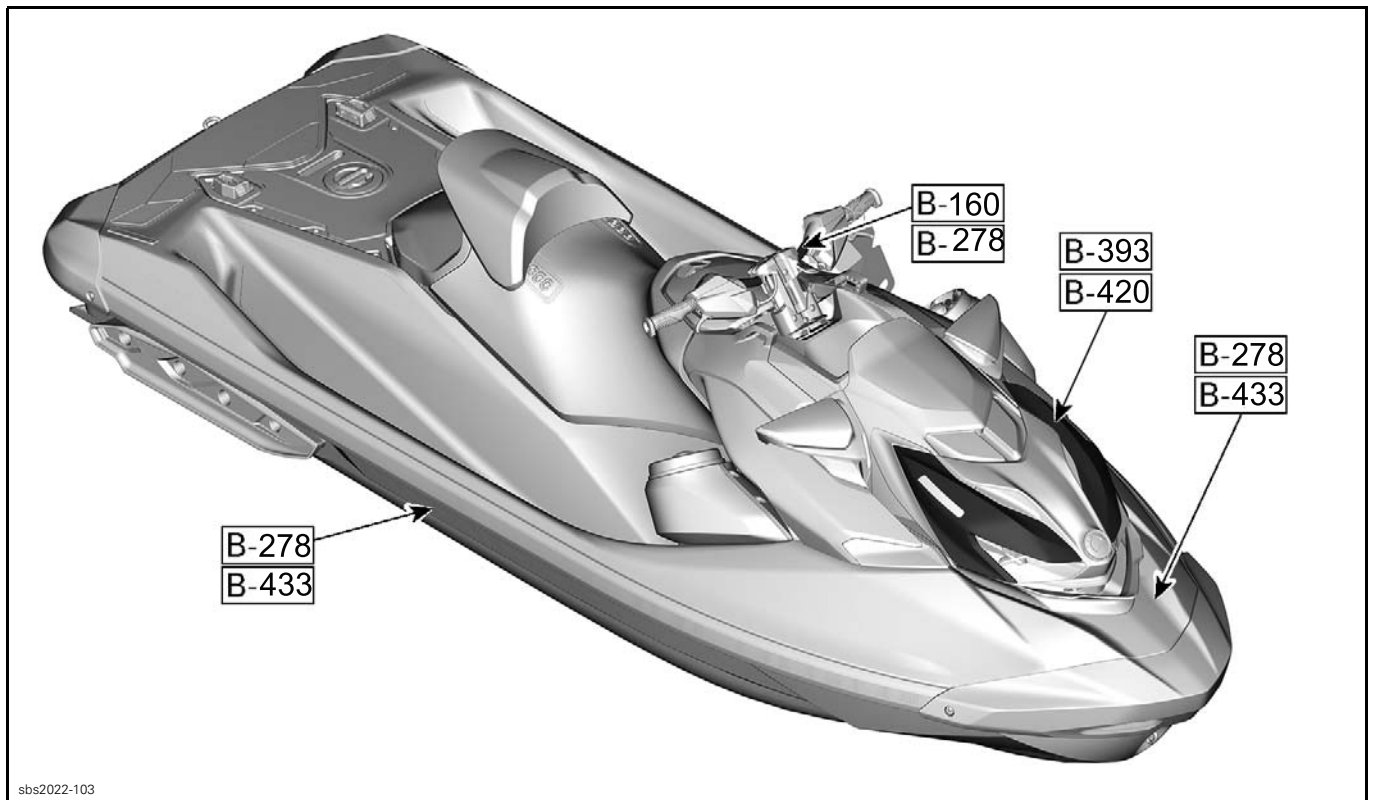

RXP-X Models

COMPONENTS	COLOR CODE	VARIANT
Handlebars	B-278	-
	B-160	-
LH and RH Hood Trim	B-393	-
	B-420	-
Deck	B-278	L21-001
	B-433	M19-027
Hull	B-278	L21-001
	B-433	M19-027