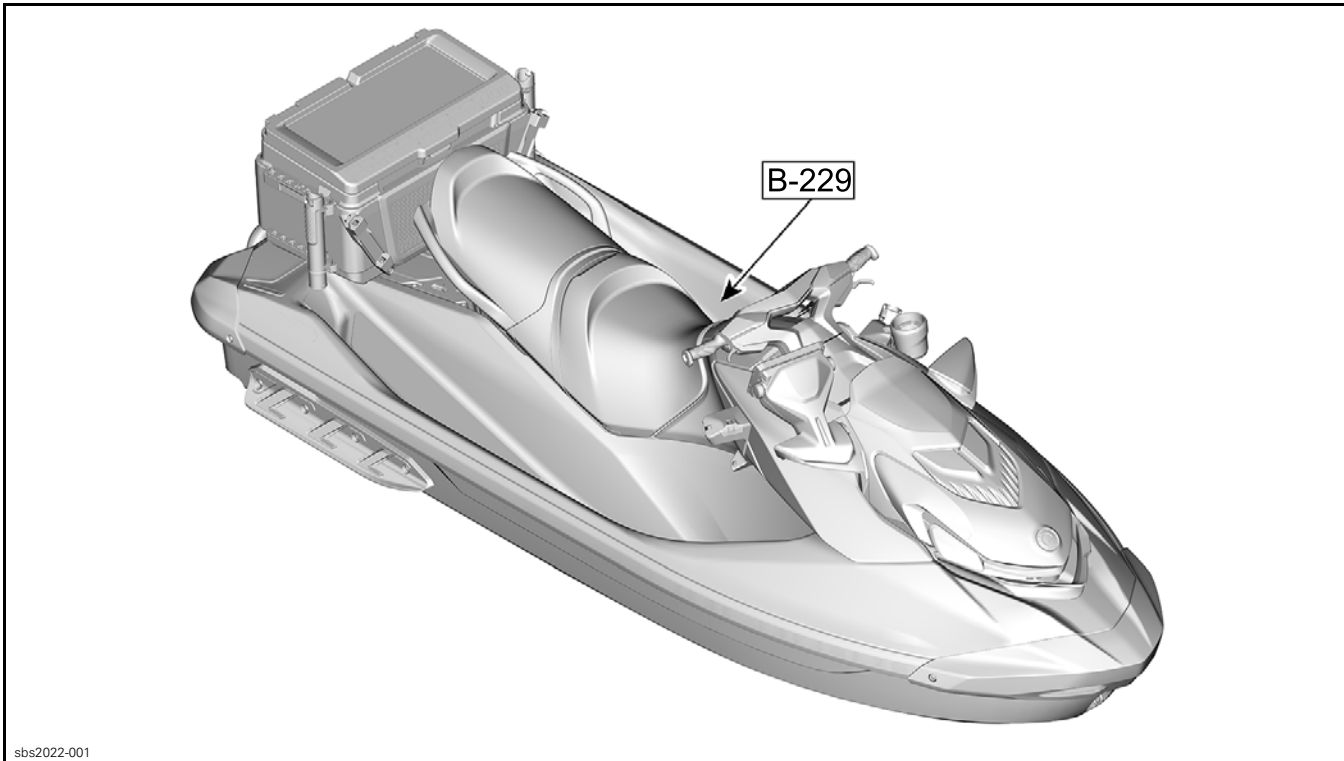

Fish Pro Models

COMPONENTS	COLOR CODE	VARIANT
Deck	B-229 (Fish Pro SCOUT and Fish Pro SPORT)	M19-028
	B-245 (Fish Pro TROPHY)	L21-003
Hull	B-245 (Fish Pro SPORT and Fish Pro TROPHY)	L21-003

sbs2022-001

FISH PRO SCOUT