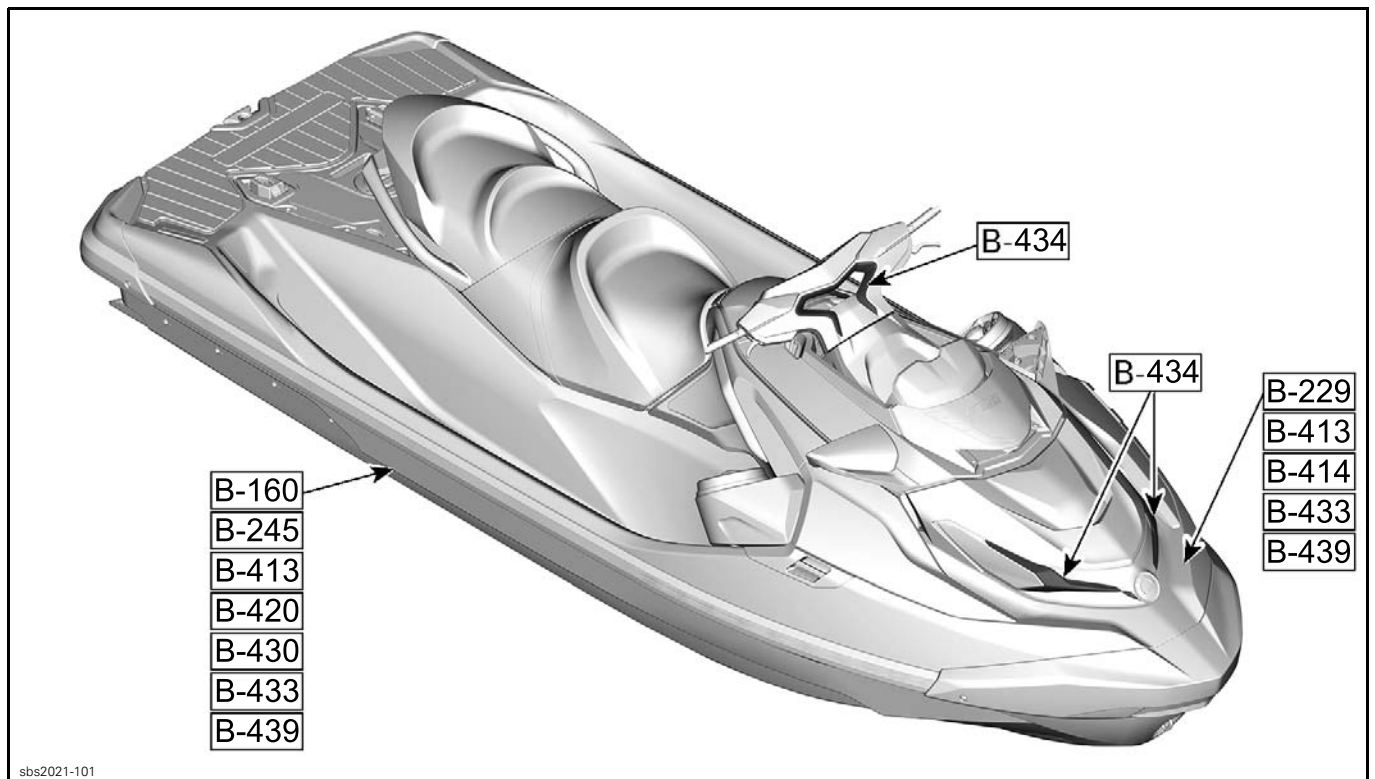

WATERCRAFT COLOR CODES

GTX, Wake Pro and Fish Pro Models

COMPONENTS	COLOR CODE	▶ VARIANT
Handlebars Trim	B-434 (GTX LTD)	-
LH and RH Hood Grill Trim		
Deck	B-229 (Fish Pro & GTX Pro)	M19-028
	B-413 (GTX LTD)	M18-088
	B-414 (GTX)	M18-092 or M18-106
	B-433 (GTX)	M19-027
	B-439 (WAKE Pro)	M20-027
Hull	B-160 (GTX Pro)	M18-093
	B-245 (FISH Pro)	L21-003
	B-413 (GTX LTD)	M18-088
	B-420 (GTX)	M18-090
	B-430 (FISH Pro)	M19-026
	B-433 (GTX)	M19-027
	B-439 (WAKE Pro)	M20-027 ◀