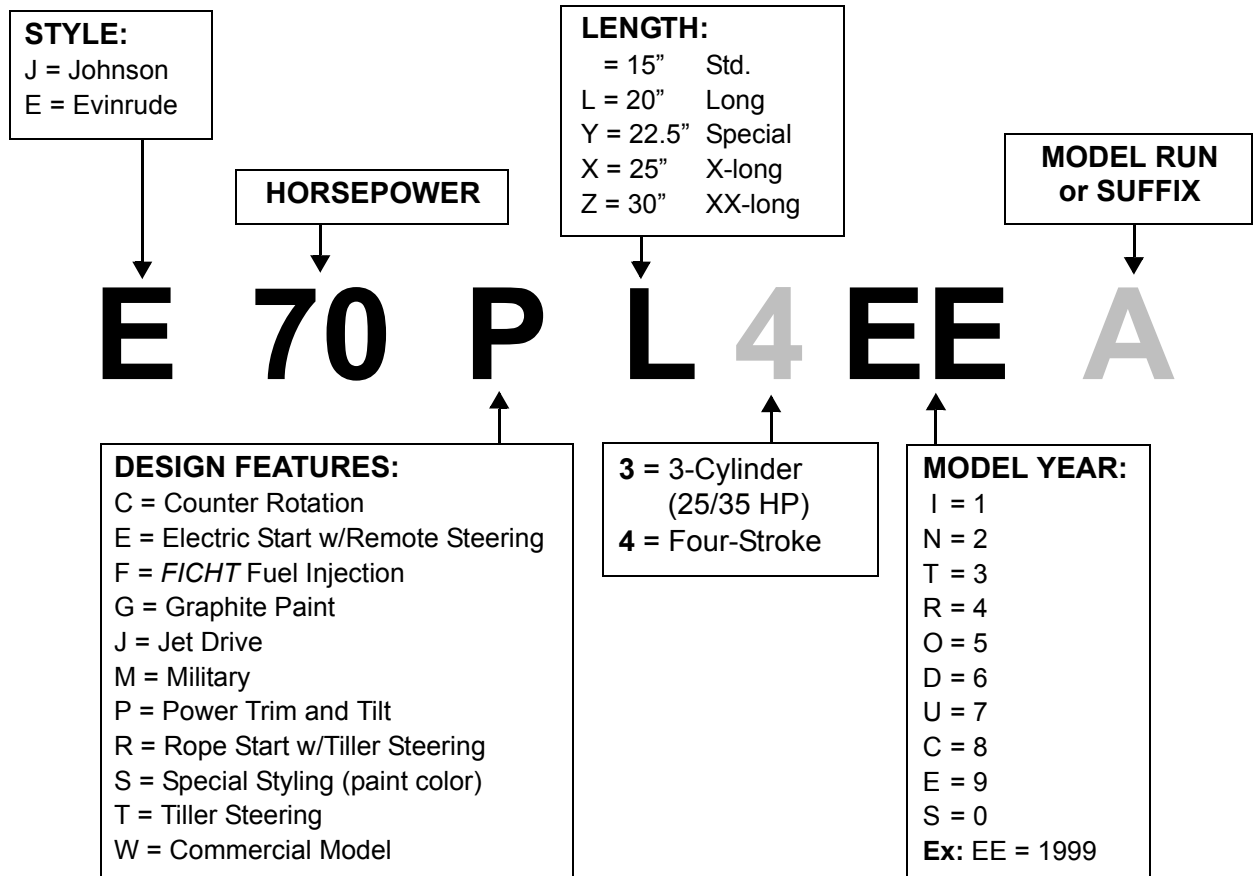

Model Years 1999-2001