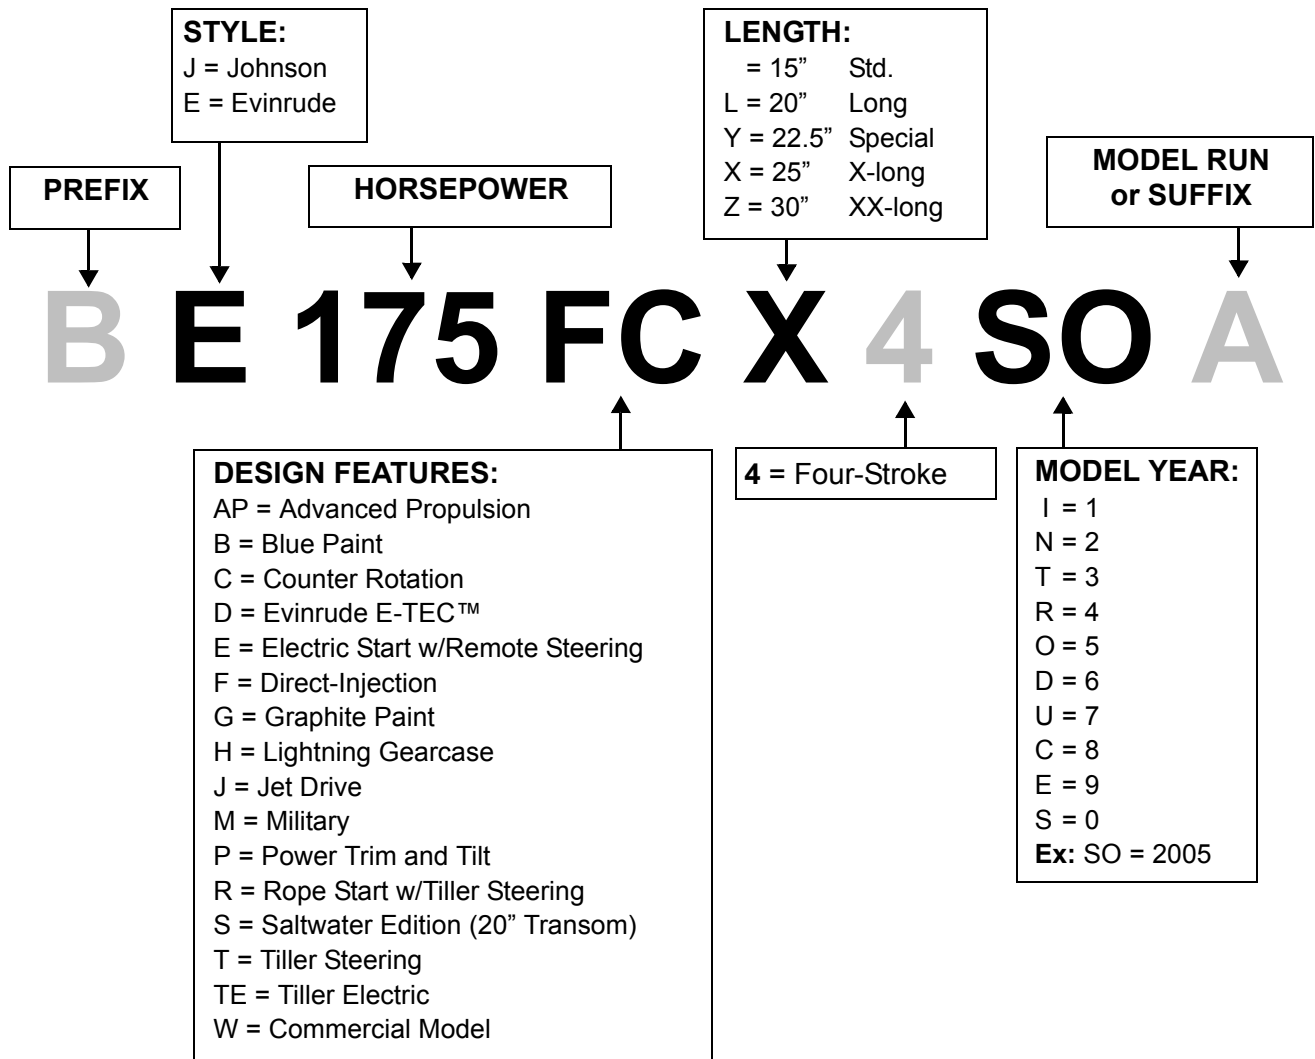

Model Years 2002 and Up