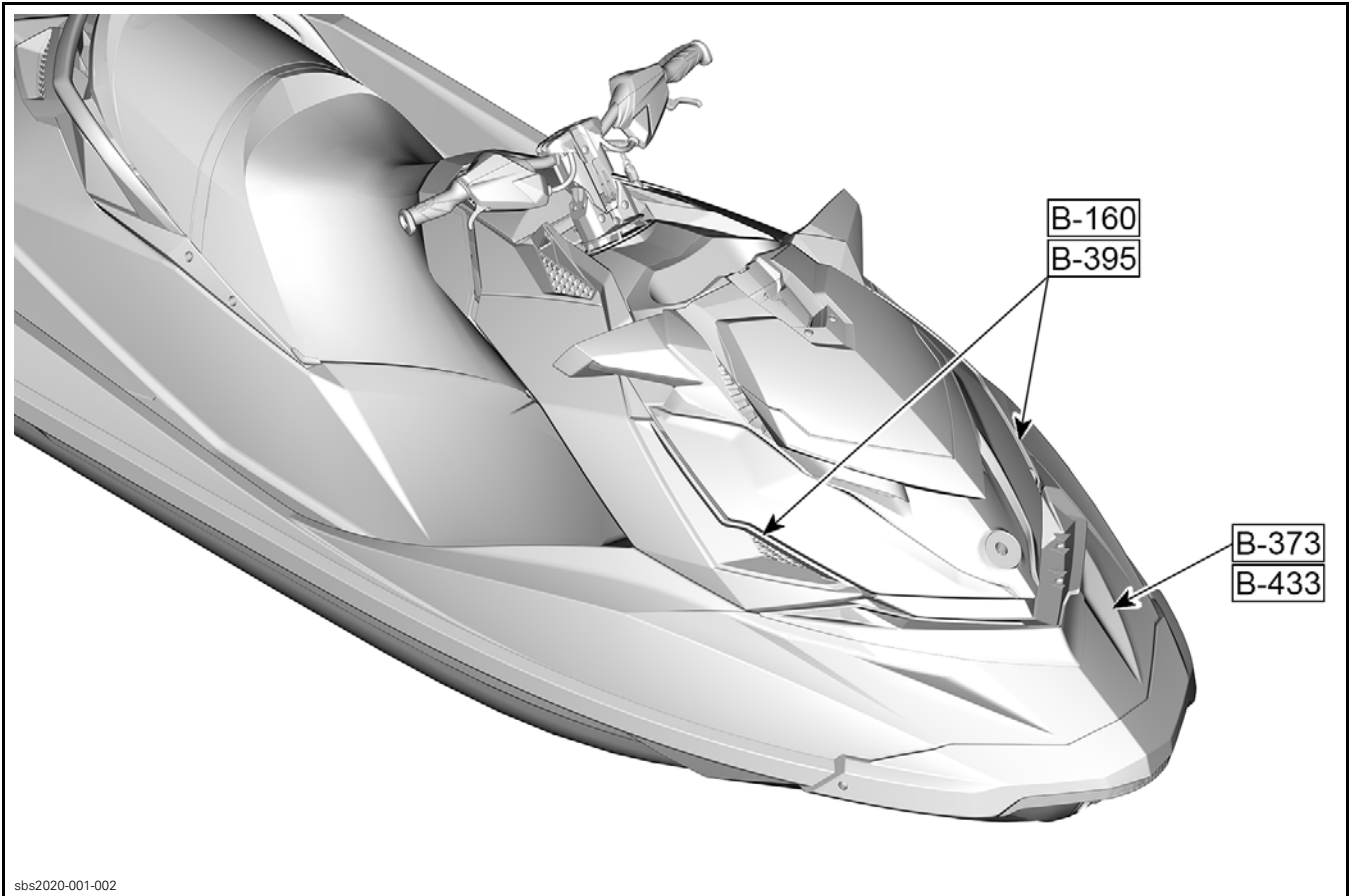

RXP-X Models

COMPONENTS	COLOR CODE	VARIANT
Grille trim	B-395 B-160	-
Deck	B-373	M17-077
	B-433	M19-027